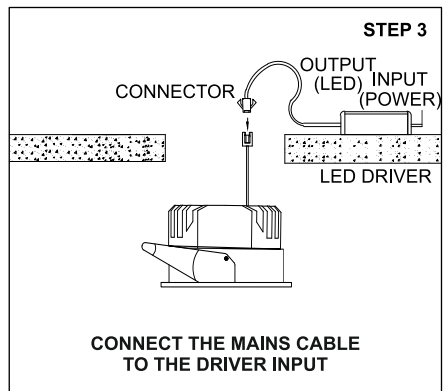

Disclaimer : 1. Due to continuous product improvement the installation method is subject to change.
2. Images and procedures are for representation and reference purpose only.