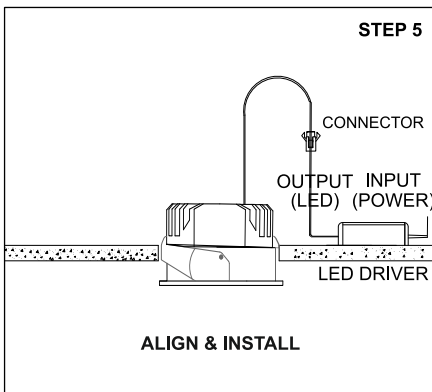

Disclaimer : 1. Due to continuous product improvement the installation method is subject to change.
2. Images and procedures are for representation and reference purpose only.