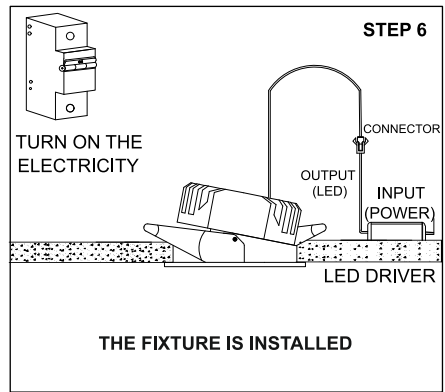

ISKEW DEEP MINI ACCENT

#1321

	<p>Class III 220-240 V~50/60Hz</p>	<p>Power 5 Watts</p>	<p>IP Rating IP20</p>
--	---	---------------------------------	----------------------------------

CAUTION - Must Be Installed By A Licensed Electrician Only.

- Please read the instructions for the installation of fixture provided below. Warranty will be void unless followed.
- The installation and operation of this fixture must be in accordance with the national safety regulations. L'azure is not liable when damage is caused due to improper installation.
- Please read the detailed product specification sheet available at www.lazurelighting.com for any technical information regarding the fixture.
- Over-voltage protection units should be installed in order to prevent electronic and electrical components from failing due to voltage spikes.