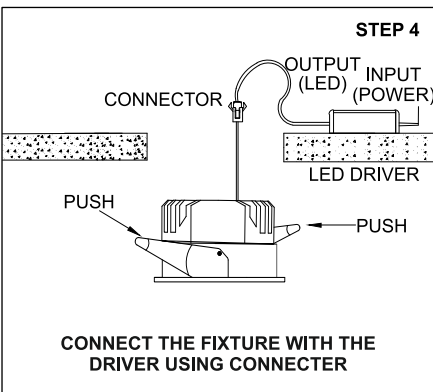

Disclaimer : 1. Due to continuous product improvement the installation method is subject to change.
2. Images and procedures are for representation and reference purpose only.