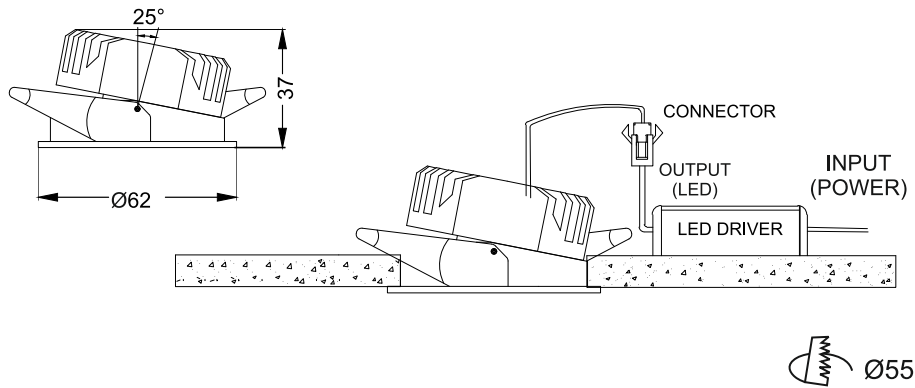

ISKEW DEEP MINI ACCENT

#1321

	<p>Class III 220-240 V~50/60Hz</p>	<p>Power 5 Watts</p>	<p>IP Rating IP20</p>
--	---	---------------------------------	----------------------------------

CAUTION - Must Be Installed By A Licensed Electrician Only.