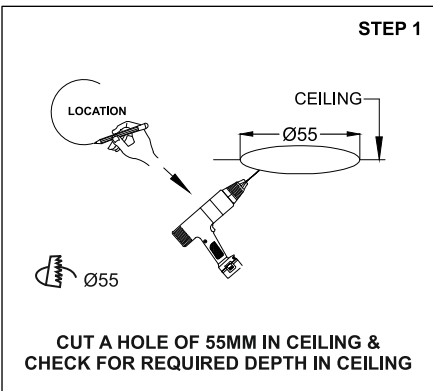

Disclaimer : 1. Due to continuous product improvement the installation method is subject to change.
2. Images and procedures are for representation and reference purpose only.