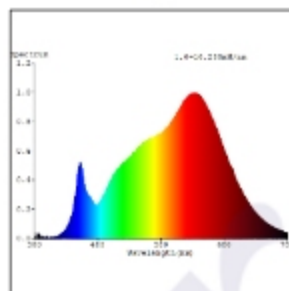

## Photometric Data

Light source	LED - High Power	Light output ratio	83%
Power (W)	24W	Color rendering index (Ra)	> 92
Delivered lumens	2622lm	Color rendering index (R9)	> 50
Source lumens	3144lm	Binning MacAdam	< 3 SDCM
Colour temperature (K)	3000K	LED life	L90 B10 Tj75°C
Luminaire efficacy	109lm/W	UGR	< 19
Beam angle	24°	Operating temperature	-20°C to + 50°C
Cutoff angle	23°	Light distribution	Direct - Symmetric

## Photometric Graphs

Hue Bin vs Rf Graph

Color Vector Graph

Spectrum vs Wavelength Graph

CIE Chromaticity Graph