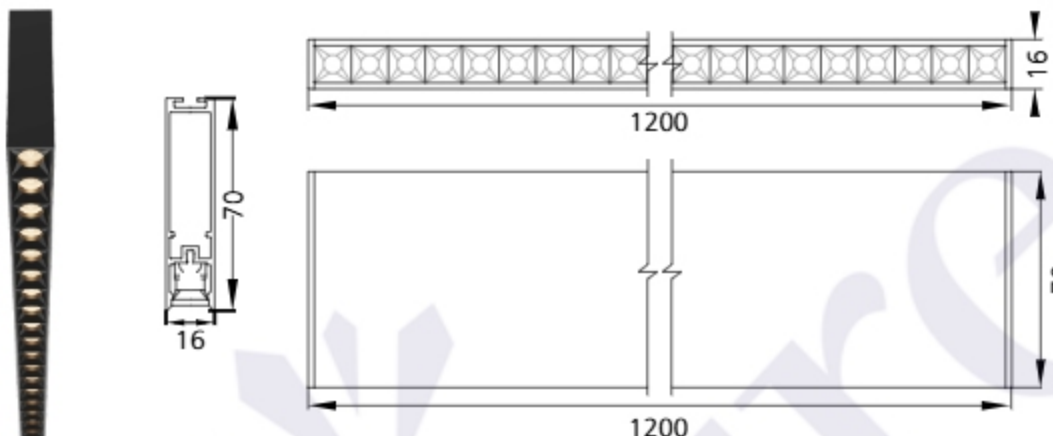

## Photometric Data

Light source	LED - High Power	Light output ratio	83%
Power (W)	24W	Color rendering index (Ra)	> 92
Delivered lumens	2622lm	Color rendering index (R9)	> 50
Source lumens	3144lm	Binning MacAdam	< 3 SDCM
Colour temperature (K)	3000K	LED life	L90 B10 Tj75°C
Luminaire efficacy	109lm/W	UGR	< 19
Beam angle	24°	Operating temperature	-20°C to + 50°C
Cutoff angle	23°	Light distribution	Direct - Symmetric

## Technical Data

Mounting detail	Pendant	Product weight	732gms
Fixing detail	Suspension Wire	Safety class	III
Orientation	Fixed	Insulation class	III
IP rating	IP20	LED current (mA)	Depend on length
Glow wire test	850°	Voltage	AC230V
Trim material	NA	Forward voltage	DC24V
Heatsink material	Aluminum Extrusion	Driver	CV - Remote