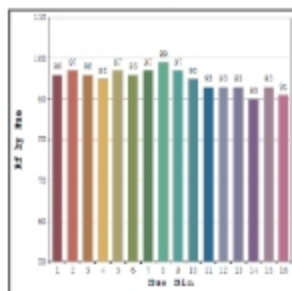

## Photometric Data

Light source	LED - High Power	Light output ratio	83%
Power (W)	24W	Color rendering index (Ra)	> 92
Delivered lumens	2622lm	Color rendering index (R9)	> 50
Source lumens	3144lm	Binning MacAdam	< 3 SDCM
Colour temperature (K)	3000K	LED life	L90 B10 Tj75°C
Luminaire efficacy	109lm/W	UGR	< 19
Beam angle	24°	Operating temperature	-20°C to + 50°C
Cutoff angle	23°	Light distribution	Direct - Symmetric

## Photometric Graphs

Hue Bin vs Rf Graph

Color Vector Graph

Spectrum vs Wavelength Graph

CIE Chromaticity Graph