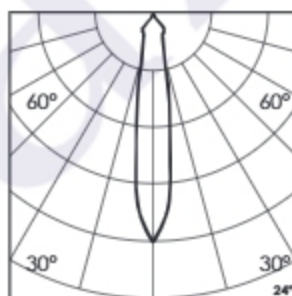

## Photometric Data

Light source	LED - High Power	Light output ratio	83%
Power (W)	24W	Color rendering index (Ra)	> 92
Delivered lumens	2622lm	Color rendering index (R9)	> 50
Source lumens	3144lm	Binning MacAdam	< 3 SDCM
Colour temperature (K)	3000K	LED life	L90 B10 Tj75°C
Luminaire efficacy	109lm/W	UGR	< 19
Beam angle	24°	Operating temperature	-20°C to + 50°C
Cutoff angle	23°	Light distribution	Direct - Symmetric

## Technical Data

Mounting detail	Pendant	Product weight	732gms
Fixing detail	Suspension Wire	Safety class	III
Orientation	Fixed	Insulation class	III
IP rating	IP20	LED current (mA)	Depend on length
Glow wire test	850°	Voltage	AC230V
Trim material	NA	Forward voltage	DC24V
Heatsink material	Aluminum Extrusion	Driver	CV - Remote