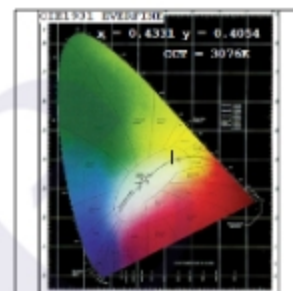

## Photometric Data

Light source	LED - High Power	Light output ratio	83%
Power (W)	24W	Color rendering index (Ra)	> 92
Delivered lumens	2622lm	Color rendering index (R9)	> 50
Source lumens	3144lm	Binning MacAdam	< 3 SDCM
Colour temperature (K)	3000K	LED life	L90 B10 Tj75°C
Luminaire efficacy	109lm/W	UGR	< 19
Beam angle	24°	Operating temperature	-20°C to + 50°C
Cutoff angle	23°	Light distribution	Direct - Symmetric

## Photometric Graphs

Hue Bin vs Rf Graph

Color Vector Graph

Spectrum vs Wavelength Graph

CIE Chromaticity Graph