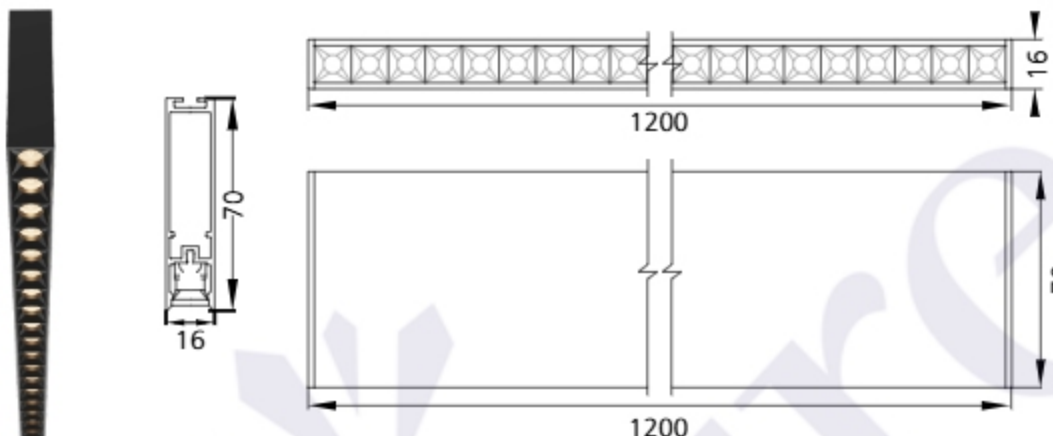

Incis - Lean - #2218

24W

2706lm

4000K

24°

Photometric Data

Light source	LED - High Power	Light output ratio	81%
Power (W)	24W	Color rendering index (Ra)	> 92
Delivered lumens	2706lm	Color rendering index (R9)	> 50
Source lumens	3336lm	Binning MacAdam	< 3 SDCM
Colour temperature (K)	4000K	LED life	L90 B10 Tj75°C
Luminaire efficacy	112lm/W	UGR	< 19
Beam angle	24°	Operating temperature	-20°C to + 50°C
Cutoff angle	23°	Light distribution	Direct - Symmetric

Technical Data

Mounting detail	Pendant	Product weight	732gms
Fixing detail	Suspension Wire	Safety class	III
Orientation	Fixed	Insulation class	III
IP rating	IP20	LED current (mA)	Depend on length
Glow wire test	850°	Voltage	AC230V
Trim material	NA	Forward voltage	DC24V
Heatsink material	Aluminum Extrusion	Driver	CV - Remote