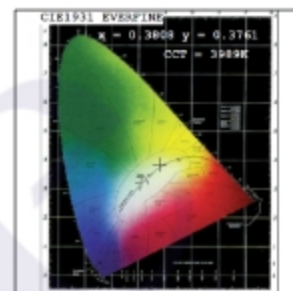

Photometric Graphs

Hue Bin vs Rf Graph

Color Vector Graph

Spectrum vs Wavelength Graph

CIE Chromaticity Graph

Finish Options

Body Finish

- Matt White
- Matt Black
- Custom RAL Color