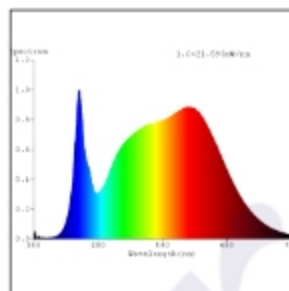

Incis - Lean - #2218

24W

2706lm

4000K

24°

Photometric Data

Light source	LED - High Power	Light output ratio	81%
Power (W)	24W	Color rendering index (Ra)	> 92
Delivered lumens	2706lm	Color rendering index (R9)	> 50
Source lumens	3336lm	Binning MacAdam	< 3 SDCM
Colour temperature (K)	4000K	LED life	L90 B10 Tj75°C
Luminaire efficacy	112lm/W	UGR	< 19
Beam angle	24°	Operating temperature	-20°C to + 50°C
Cutoff angle	23°	Light distribution	Direct - Symmetric

Photometric Graphs

Hue Bin vs Rf Graph

Color Vector Graph

Spectrum vs Wavelength Graph

CIE Chromaticity Graph

Finish Options

Body Finish

- Matt White
- Matt Black
- Custom RAL Color