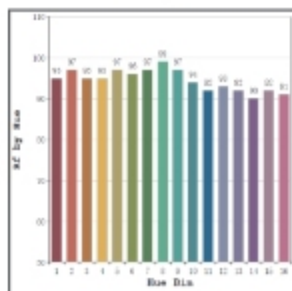

Photometric Graphs

Hue Bin vs Rf Graph