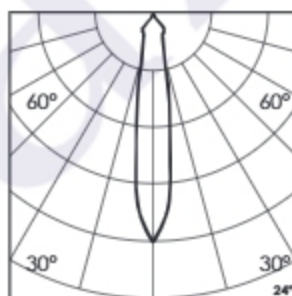

Incis - Lean - #2218

24W

2706lm

4000K

24°

Photometric Data

Light source	LED - High Power	Light output ratio	81%
Power (W)	24W	Color rendering index (Ra)	> 92
Delivered lumens	2706lm	Color rendering index (R9)	> 50
Source lumens	3336lm	Binning MacAdam	< 3 SDCM
Colour temperature (K)	4000K	LED life	L90 B10 Tj75°C
Luminaire efficacy	112lm/W	UGR	< 19
Beam angle	24°	Operating temperature	-20°C to + 50°C
Cutoff angle	23°	Light distribution	Direct - Symmetric

Technical Data

Mounting detail	Pendant	Product weight	732gms
Fixing detail	Suspension Wire	Safety class	III
Orientation	Fixed	Insulation class	III
IP rating	IP20	LED current (mA)	Depend on length
Glow wire test	850°	Voltage	AC230V
Trim material	NA	Forward voltage	DC24V
Heatsink material	Aluminum Extrusion	Driver	CV - Remote