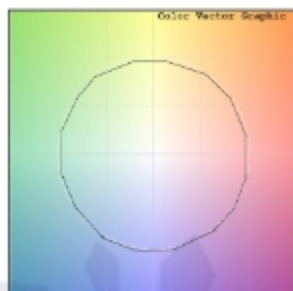

Incis - Lean - #2218

24W

2706lm

4000K

24°

Photometric Data

Light source	LED - High Power	Light output ratio	81%
Power (W)	24W	Color rendering index (Ra)	> 92
Delivered lumens	2706lm	Color rendering index (R9)	> 50
Source lumens	3336lm	Binning MacAdam	< 3 SDCM
Colour temperature (K)	4000K	LED life	L90 B10 Tj75°C
Luminaire efficacy	112lm/W	UGR	< 19
Beam angle	24°	Operating temperature	-20°C to + 50°C
Cutoff angle	23°	Light distribution	Direct - Symmetric

Photometric Graphs

Hue Bin vs Rf Graph

Color Vector Graph

Spectrum vs Wavelength Graph

CIE Chromaticity Graph

Finish Options

Body Finish

- Matt White
- Matt Black
- Custom RAL Color