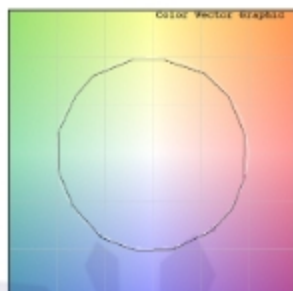

Photometric Graphs

Hue Bin vs Rf Graph

Color Vector Graph

Spectrum vs Wavelength Graph

CIE Chromaticity Graph

Finish Options

Body Finish

- Matt White
- Matt Black
- Custom RAL Color