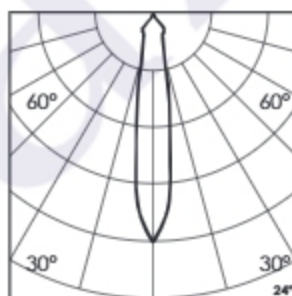

Incis - Lean - #2218

48W

5244lm

3000K

24°

Photometric Data

Light source	LED - High Power	Light output ratio	83%
Power (W)	48W	Color rendering index (Ra)	> 92
Delivered lumens	5244lm	Color rendering index (R9)	> 50
Source lumens	6288lm	Binning MacAdam	< 3 SDCM
Colour temperature (K)	3000K	LED life	L90 B10 Tj75°C
Luminaire efficacy	109lm/W	UGR	< 19
Beam angle	24°	Operating temperature	-20°C to + 50°C
Cutoff angle	23°	Light distribution	Direct - Symmetric

Technical Data

Mounting detail	Pendant	Product weight	1464gms
Fixing detail	Suspension Wire	Safety class	III
Orientation	Fixed	Insulation class	III
IP rating	IP20	LED current (mA)	Depend on length
Glow wire test	850°	Voltage	AC230V
Trim material	NA	Forward voltage	DC24V
Heatsink material	Aluminum Extrusion	Driver	CV - Remote