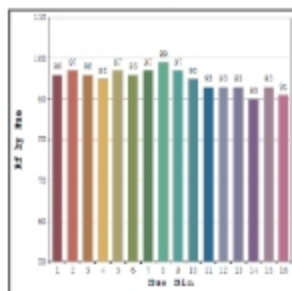

Photometric Graphs

Hue Bin vs Rf Graph