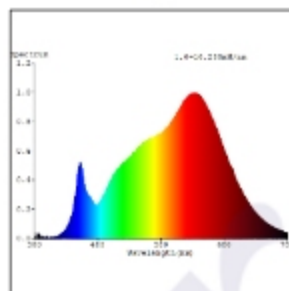

Incis - Lean - #2218

48W

5244lm

3000K

24°

Photometric Data

Light source	LED - High Power	Light output ratio	83%
Power (W)	48W	Color rendering index (Ra)	> 92
Delivered lumens	5244lm	Color rendering index (R9)	> 50
Source lumens	6288lm	Binning MacAdam	< 3 SDCM
Colour temperature (K)	3000K	LED life	L90 B10 Tj75°C
Luminaire efficacy	109lm/W	UGR	< 19
Beam angle	24°	Operating temperature	-20°C to + 50°C
Cutoff angle	23°	Light distribution	Direct - Symmetric

Photometric Graphs

Hue Bin vs Rf Graph

Color Vector Graph

Spectrum vs Wavelength Graph

CIE Chromaticity Graph

Finish Options

Body Finish

- Matt White
- Matt Black
- Custom RAL Color