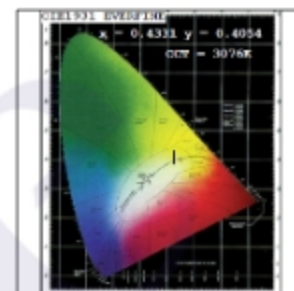

Photometric Graphs

Hue Bin vs Rf Graph

Color Vector Graph

Spectrum vs Wavelength Graph

CIE Chromaticity Graph

Finish Options

Body Finish

- Matt White
- Matt Black
- Custom RAL Color