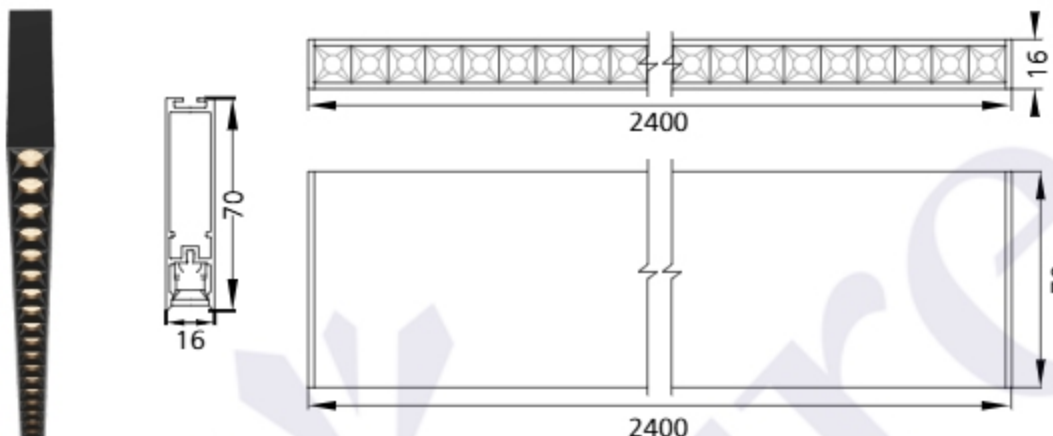

Incis - Lean - #2218

48W

5244lm

3000K

24°

Photometric Data

Light source	LED - High Power	Light output ratio	83%
Power (W)	48W	Color rendering index (Ra)	> 92
Delivered lumens	5244lm	Color rendering index (R9)	> 50
Source lumens	6288lm	Binning MacAdam	< 3 SDCM
Colour temperature (K)	3000K	LED life	L90 B10 Tj75°C
Luminaire efficacy	109lm/W	UGR	< 19
Beam angle	24°	Operating temperature	-20°C to + 50°C
Cutoff angle	23°	Light distribution	Direct - Symmetric

Technical Data

Mounting detail	Pendant	Product weight	1464gms
Fixing detail	Suspension Wire	Safety class	III
Orientation	Fixed	Insulation class	III
IP rating	IP20	LED current (mA)	Depend on length
Glow wire test	850°	Voltage	AC230V
Trim material	NA	Forward voltage	DC24V
Heatsink material	Aluminum Extrusion	Driver	CV - Remote