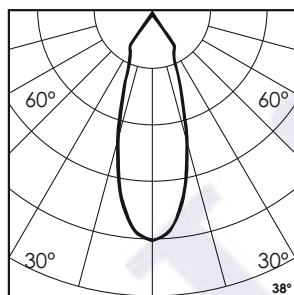

## Photometric Data

Light source	LED - High Power	Light output ratio	78%
Power (W)	48W	Color rendering index (Ra)	>92
Delivered lumens	4237lm	Color rendering index (R9)	>50
Source lumens	5376lm	Binning MacAdam	<3 SDCM
Colour temperature (K)	3000K	LED life	L90 B10 Tj75°C
Luminaire efficacy	88.28lm/W	UGR	<19
Beam angle	38°	Operating temperature	-20°C to +50°C
Cutoff angle	NA	Light distribution	Direct - Symmetric

## Technical Data

Mounting detail	Surface Uplighter	Heatsink material	Diecast alm.
Fixing detail	Cowl / Tree Strap / Pole Bracket / Mounting Plate	Product weight	3296gms
Orientation	Adjustable	Safety class	III
IP rating	IP65	Insulation class	III
IK rating	IK05	Voltage	AC230V / DC24V
Glow wire test	850°	Driver	In-built - AC230V Remote - DC24V