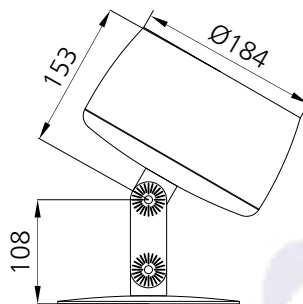

## Photometric Data

Light source	LED - High Power	Light output ratio	78%
Power (W)	48W	Color rendering index (Ra)	>92
Delivered lumens	4237lm	Color rendering index (R9)	>50
Source lumens	5376lm	Binning MacAdam	<3 SDCM
Colour temperature (K)	3000K	LED life	L90 B10 Tj75°C
Luminaire efficacy	88.28lm/W	UGR	<19
Beam angle	38°	Operating temperature	-20°C to +50°C
Cutoff angle	NA	Light distribution	Direct - Symmetric

## Technical Data

Mounting detail	Surface Uplighter	Heatsink material	Diecast alm.
Fixing detail	Cowl / Tree Strap / Pole Bracket / Mounting Plate	Product weight	3296gms
Orientation	Adjustable	Safety class	III
IP rating	IP65	Insulation class	III
IK rating	IK05	Voltage	AC230V / DC24V
Glow wire test	850°	Driver	In-built - AC230V Remote - DC24V