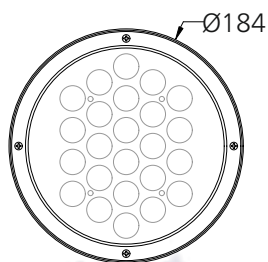

## Photometric Data

Light source	LED - High Power	Light output ratio	78%
Power (W)	48W	Color rendering index (Ra)	>92
Delivered lumens	4237lm	Color rendering index (R9)	>50
Source lumens	5376lm	Binning MacAdam	<3 SDCM
Colour temperature (K)	3000K	LED life	L90 B10 Tj75°C
Luminaire efficacy	88.28lm/W	UGR	<19
Beam angle	38°	Operating temperature	-20°C to +50°C
Cutoff angle	NA	Light distribution	Direct - Symmetric

## Technical Data

Mounting detail	Surface Uplighter	Heatsink material	Diecast alm.
Fixing detail	Cowl / Tree Strap / Pole Bracket / Mounting Plate	Product weight	3296gms
Orientation	Adjustable	Safety class	III
IP rating	IP65	Insulation class	III
IK rating	IK05	Voltage	AC230V / DC24V
Glow wire test	850°	Driver	In-built - AC230V Remote - DC24V