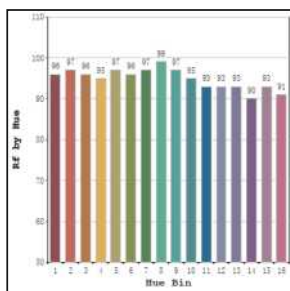

## Photometric Data

Light source	LED - High Power	Light output ratio	78%
Power (W)	48W	Color rendering index (Ra)	>92
Delivered lumens	4237lm	Color rendering index (R9)	>50
Source lumens	5376lm	Binning MacAdam	<3 SDCM
Colour temperature (K)	3000K	LED life	L90 B10 Tj75°C
Luminaire efficacy	88.28lm/W	UGR	<19
Beam angle	38°	Operating temperature	-20°C to +50°C
Cutoff angle	NA	Light distribution	Direct - Symmetric

## Photometric Graphs

Hue Bin vs Rf Graph

Color Vector Graph

Spectrum vs Wavelength Graph

CIE Chromaticity Graph