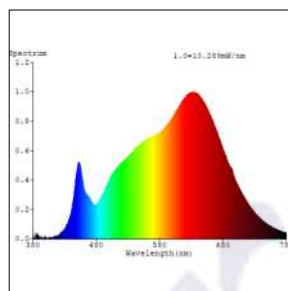

## Photometric Data

Light source	LED - High Power	Light output ratio	78%
Power (W)	48W	Color rendering index (Ra)	>92
Delivered lumens	4237lm	Color rendering index (R9)	>50
Source lumens	5376lm	Binning MacAdam	<3 SDCM
Colour temperature (K)	3000K	LED life	L90 B10 Tj75°C
Luminaire efficacy	88.28lm/W	UGR	<19
Beam angle	38°	Operating temperature	-20°C to +50°C
Cutoff angle	NA	Light distribution	Direct - Symmetric

## Photometric Graphs

Hue Bin vs Rf Graph

Color Vector Graph

Spectrum vs Wavelength Graph

CIE Chromaticity Graph