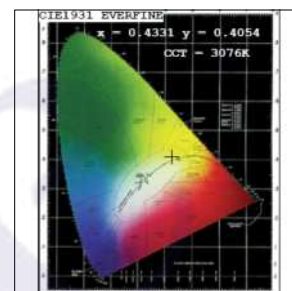

## Photometric Data

Light source	LED - High Power	Light output ratio	78%
Power (W)	48W	Color rendering index (Ra)	>92
Delivered lumens	4237lm	Color rendering index (R9)	>50
Source lumens	5376lm	Binning MacAdam	<3 SDCM
Colour temperature (K)	3000K	LED life	L90 B10 Tj75°C
Luminaire efficacy	88.28lm/W	UGR	<19
Beam angle	38°	Operating temperature	-20°C to +50°C
Cutoff angle	NA	Light distribution	Direct - Symmetric

## Photometric Graphs

Hue Bin vs Rf Graph

Color Vector Graph

Spectrum vs Wavelength Graph

CIE Chromaticity Graph