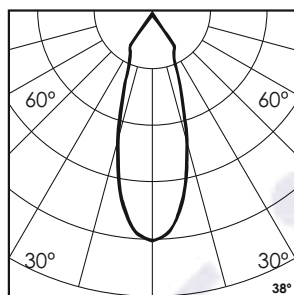

## Photometric Data

Light source	LED - High Power	Beam angle	38°
Power (W)	48W	Light output ratio	74%
Delivered lumens	2047lm	LED life	L90 B10 Tj75°C
Source lumens	2736lm	UGR	<19
Colour temperature (K)	Blue	Operating temperature	-20°C to +50°C
Luminaire efficacy	42.66lm/W	Light distribution	Direct - Symmetric

## Technical Data

Mounting detail	Surface Uplighter	Heatsink material	Diecast alm.
Fixing detail	Cowl / Tree Strap / Pole Bracket / Mounting Plate	Product weight	3296gms
Orientation	Adjustable	Safety class	III
IP rating	IP65	Insulation class	III
IK rating	IK05	Voltage	DC24V
Glow wire test	850°	Driver	Remote - DC24V