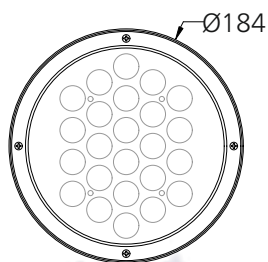

## Photometric Data

Light source	LED - High Power	Beam angle	38°
Power (W)	48W	Light output ratio	74%
Delivered lumens	2047lm	LED life	L90 B10 Tj75°C
Source lumens	2736lm	UGR	<19
Colour temperature (K)	Blue	Operating temperature	-20°C to +50°C
Luminaire efficacy	42.66lm/W	Light distribution	Direct - Symmetric

## Technical Data

Mounting detail	Surface Uplighter	Heatsink material	Diecast alm.
Fixing detail	Cowl / Tree Strap / Pole Bracket / Mounting Plate	Product weight	3296gms
Orientation	Adjustable	Safety class	III
IP rating	IP65	Insulation class	III
IK rating	IK05	Voltage	DC24V
Glow wire test	850°	Driver	Remote - DC24V