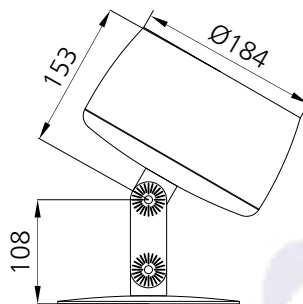

## Photometric Data

Light source	LED - High Power	Beam angle	38°
Power (W)	48W	Light output ratio	74%
Delivered lumens	2047lm	LED life	L90 B10 Tj75°C
Source lumens	2736lm	UGR	<19
Colour temperature (K)	Blue	Operating temperature	-20°C to +50°C
Luminaire efficacy	42.66lm/W	Light distribution	Direct - Symmetric

## Technical Data

Mounting detail	Surface Uplighter	Heatsink material	Diecast alm.
Fixing detail	Cowl / Tree Strap / Pole Bracket / Mounting Plate	Product weight	3296gms
Orientation	Adjustable	Safety class	III
IP rating	IP65	Insulation class	III
IK rating	IK05	Voltage	DC24V
Glow wire test	850°	Driver	Remote - DC24V