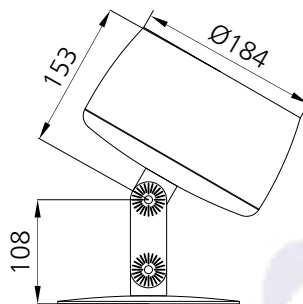

## Photometric Data

Light source	LED - High Power	Beam angle	60°
Power (W)	48W	Light output ratio	72%
Delivered lumens	3819lm	LED life	L90 B10 Tj75°C
Source lumens	5280lm	UGR	<19
Colour temperature (K)	Green	Operating temperature	-20°C to +50°C
Luminaire efficacy	79.57lm/W	Light distribution	Direct - Symmetric

## Technical Data

Mounting detail	Surface Uplighter	Heatsink material	Diecast alm.
Fixing detail	Cowl / Tree Strap / Pole Bracket / Mounting Plate	Product weight	3296gms
Orientation	Adjustable	Safety class	III
IP rating	IP65	Insulation class	III
IK rating	IK05	Voltage	DC24V
Glow wire test	850°	Driver	Remote - DC24V