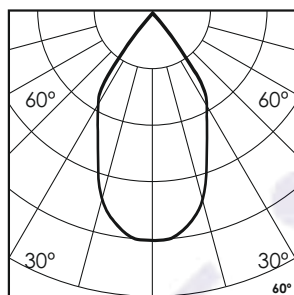

## Photometric Data

Light source	LED - High Power	Beam angle	60°
Power (W)	48W	Light output ratio	72%
Delivered lumens	3819lm	LED life	L90 B10 Tj75°C
Source lumens	5280lm	UGR	<19
Colour temperature (K)	Green	Operating temperature	-20°C to +50°C
Luminaire efficacy	79.57lm/W	Light distribution	Direct - Symmetric

## Technical Data

Mounting detail	Surface Uplighter	Heatsink material	Diecast alm.
Fixing detail	Cowl / Tree Strap / Pole Bracket / Mounting Plate	Product weight	3296gms
Orientation	Adjustable	Safety class	III
IP rating	IP65	Insulation class	III
IK rating	IK05	Voltage	DC24V
Glow wire test	850°	Driver	Remote - DC24V