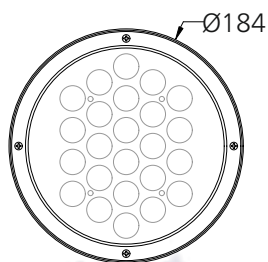

## Photometric Data

Light source	LED - High Power	Beam angle	60°
Power (W)	48W	Light output ratio	72%
Delivered lumens	3819lm	LED life	L90 B10 Tj75°C
Source lumens	5280lm	UGR	<19
Colour temperature (K)	Green	Operating temperature	-20°C to +50°C
Luminaire efficacy	79.57lm/W	Light distribution	Direct - Symmetric

## Technical Data

Mounting detail	Surface Uplighter	Heatsink material	Diecast alm.
Fixing detail	Cowl / Tree Strap / Pole Bracket / Mounting Plate	Product weight	3296gms
Orientation	Adjustable	Safety class	III
IP rating	IP65	Insulation class	III
IK rating	IK05	Voltage	DC24V
Glow wire test	850°	Driver	Remote - DC24V