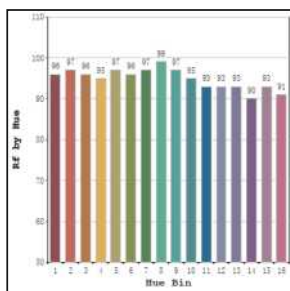

Photometric Graphs

Hue Bin vs Rf Graph