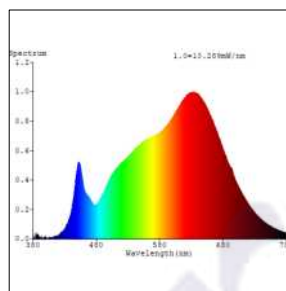

Photometric Graphs

Hue Bin vs Rf Graph

Color Vector Graph

Spectrum vs Wavelength Graph

CIE Chromaticity Graph

Finish Options

Body Finish

- Matt Grey
- Custom RAL Color