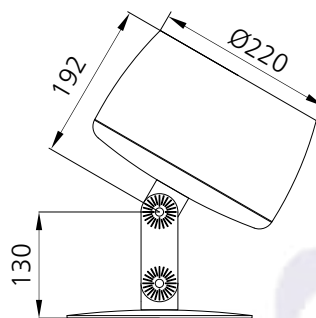

Marcopia Round 8 - #3021

72W

6152lm

3000K

15°

Photometric Data

Light source	LED - High Power	Light output ratio	76%
Power (W)	72W	Color rendering index (Ra)	>92
Delivered lumens	6152lm	Color rendering index (R9)	>50
Source lumens	8064lm	Binning MacAdam	<3 SDCM
Colour temperature (K)	3000K	LED life	L90 B10 Tj75°C
Luminaire efficacy	85.46lm/W	UGR	<19
Beam angle	15°	Operating temperature	-20°C to +50°C
Cutoff angle	NA	Light distribution	Direct - Symmetric

Technical Data

Mounting detail	Surface Uplighter	Heatsink material	Diecast alm.
Fixing detail	Cowl / Tree Strap / Pole Bracket / Mounting Plate	Product weight	4098gms
Orientation	Adjustable	Safety class	III
IP rating	IP65	Insulation class	III
IK rating	IK05	Voltage	AC230V / DC24V
Glow wire test	850°	Driver	In-built - AC230V Remote - DC24V