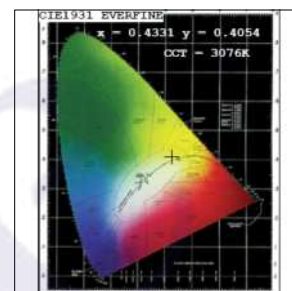

Photometric Graphs

Hue Bin vs Rf Graph

Color Vector Graph

Spectrum vs Wavelength Graph

CIE Chromaticity Graph

Finish Options

Body Finish

- Matt Grey
- Custom RAL Color