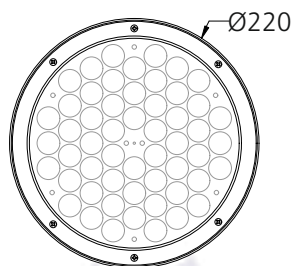

Marcopia Round 8 - #3021

72W

6152lm

3000K

15°

Photometric Data

Light source	LED - High Power	Light output ratio	76%
Power (W)	72W	Color rendering index (Ra)	>92
Delivered lumens	6152lm	Color rendering index (R9)	>50
Source lumens	8064lm	Binning MacAdam	<3 SDCM
Colour temperature (K)	3000K	LED life	L90 B10 Tj75°C
Luminaire efficacy	85.46lm/W	UGR	<19
Beam angle	15°	Operating temperature	-20°C to +50°C
Cutoff angle	NA	Light distribution	Direct - Symmetric

Technical Data

Mounting detail	Surface Uplighter	Heatsink material	Diecast alm.
Fixing detail	Cowl / Tree Strap / Pole Bracket / Mounting Plate	Product weight	4098gms
Orientation	Adjustable	Safety class	III
IP rating	IP65	Insulation class	III
IK rating	IK05	Voltage	AC230V / DC24V
Glow wire test	850°	Driver	In-built - AC230V Remote - DC24V