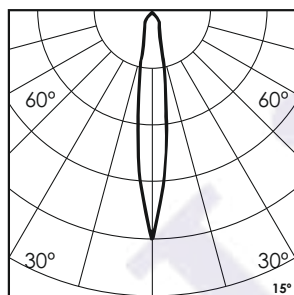

Marcopia Round 8 - #3021

72W

6152lm

3000K

15°

Photometric Data

Light source	LED - High Power	Light output ratio	76%
Power (W)	72W	Color rendering index (Ra)	>92
Delivered lumens	6152lm	Color rendering index (R9)	>50
Source lumens	8064lm	Binning MacAdam	<3 SDCM
Colour temperature (K)	3000K	LED life	L90 B10 Tj75°C
Luminaire efficacy	85.46lm/W	UGR	<19
Beam angle	15°	Operating temperature	-20°C to +50°C
Cutoff angle	NA	Light distribution	Direct - Symmetric

Technical Data

Mounting detail	Surface Uplighter	Heatsink material	Diecast alm.
Fixing detail	Cowl / Tree Strap / Pole Bracket / Mounting Plate	Product weight	4098gms
Orientation	Adjustable	Safety class	III
IP rating	IP65	Insulation class	III
IK rating	IK05	Voltage	AC230V / DC24V
Glow wire test	850°	Driver	In-built - AC230V Remote - DC24V