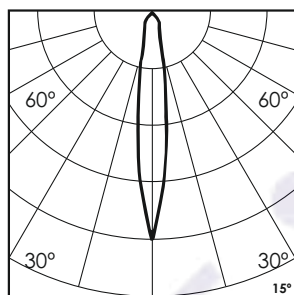

## Photometric Data

Light source	LED - High Power	Beam angle	15°
Power (W)	72W	Light output ratio	70%
Delivered lumens	2882lm	LED life	L90 B10 Tj75°C
Source lumens	4104lm	UGR	<19
Colour temperature (K)	Blue	Operating temperature	-20°C to +50°C
Luminaire efficacy	40.04lm/W	Light distribution	Direct - Symmetric

## Technical Data

Mounting detail	Surface Uplighter	Heatsink material	Diecast alm.
Fixing detail	Cowl / Tree Strap / Pole Bracket / Mounting Plate	Product weight	4098gms
Orientation	Adjustable	Safety class	III
IP rating	IP65	Insulation class	III
IK rating	IK05	Voltage	DC24V
Glow wire test	850°	Driver	Remote - DC24V