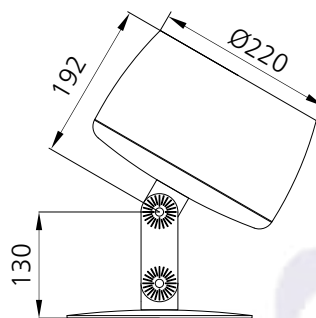

## Photometric Data

Light source	LED - High Power	Beam angle	15°
Power (W)	72W	Light output ratio	70%
Delivered lumens	2882lm	LED life	L90 B10 Tj75°C
Source lumens	4104lm	UGR	<19
Colour temperature (K)	Blue	Operating temperature	-20°C to +50°C
Luminaire efficacy	40.04lm/W	Light distribution	Direct - Symmetric

## Technical Data

Mounting detail	Surface Uplighter	Heatsink material	Diecast alm.
Fixing detail	Cowl / Tree Strap / Pole Bracket / Mounting Plate	Product weight	4098gms
Orientation	Adjustable	Safety class	III
IP rating	IP65	Insulation class	III
IK rating	IK05	Voltage	DC24V
Glow wire test	850°	Driver	Remote - DC24V