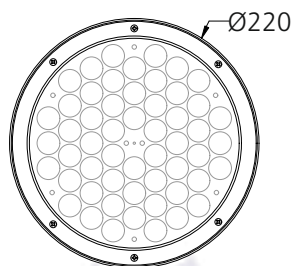

## Photometric Data

Light source	LED - High Power	Beam angle	15°
Power (W)	72W	Light output ratio	70%
Delivered lumens	2882lm	LED life	L90 B10 Tj75°C
Source lumens	4104lm	UGR	<19
Colour temperature (K)	Blue	Operating temperature	-20°C to +50°C
Luminaire efficacy	40.04lm/W	Light distribution	Direct - Symmetric

## Technical Data

Mounting detail	Surface Uplighter	Heatsink material	Diecast alm.
Fixing detail	Cowl / Tree Strap / Pole Bracket / Mounting Plate	Product weight	4098gms
Orientation	Adjustable	Safety class	III
IP rating	IP65	Insulation class	III
IK rating	IK05	Voltage	DC24V
Glow wire test	850°	Driver	Remote - DC24V