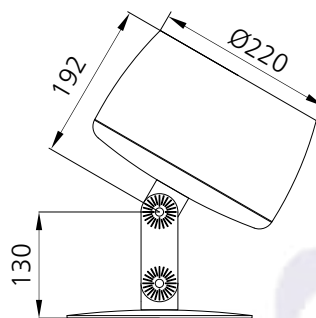

## Photometric Data

Light source	LED - High Power	Beam angle	38°
Power (W)	72W	Light output ratio	73%
Delivered lumens	3576lm	LED life	L90 B10 Tj75°C
Source lumens	4896lm	UGR	<19
Colour temperature (K)	Red	Operating temperature	-20°C to +50°C
Luminaire efficacy	49.67lm/W	Light distribution	Direct - Symmetric

## Technical Data

Mounting detail	Surface Uplighter	Heatsink material	Diecast alm.
Fixing detail	Cowl / Tree Strap / Pole Bracket / Mounting Plate	Product weight	4098gms
Orientation	Adjustable	Safety class	III
IP rating	IP65	Insulation class	III
IK rating	IK05	Voltage	DC24V
Glow wire test	850°	Driver	Remote - DC24V