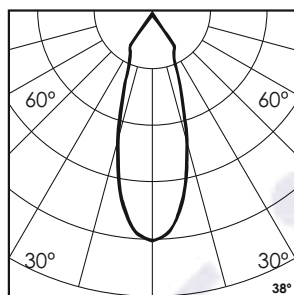

## Photometric Data

Light source	LED - High Power	Beam angle	38°
Power (W)	72W	Light output ratio	73%
Delivered lumens	3576lm	LED life	L90 B10 Tj75°C
Source lumens	4896lm	UGR	<19
Colour temperature (K)	Red	Operating temperature	-20°C to +50°C
Luminaire efficacy	49.67lm/W	Light distribution	Direct - Symmetric

## Technical Data

Mounting detail	Surface Uplighter	Heatsink material	Diecast alm.
Fixing detail	Cowl / Tree Strap / Pole Bracket / Mounting Plate	Product weight	4098gms
Orientation	Adjustable	Safety class	III
IP rating	IP65	Insulation class	III
IK rating	IK05	Voltage	DC24V
Glow wire test	850°	Driver	Remote - DC24V