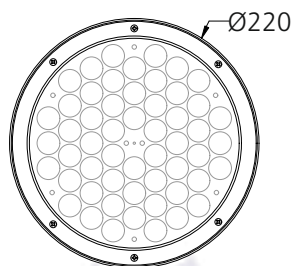

## Photometric Data

Light source	LED - High Power	Beam angle	38°
Power (W)	72W	Light output ratio	73%
Delivered lumens	3576lm	LED life	L90 B10 Tj75°C
Source lumens	4896lm	UGR	<19
Colour temperature (K)	Red	Operating temperature	-20°C to +50°C
Luminaire efficacy	49.67lm/W	Light distribution	Direct - Symmetric

## Technical Data

Mounting detail	Surface Uplighter	Heatsink material	Diecast alm.
Fixing detail	Cowl / Tree Strap / Pole Bracket / Mounting Plate	Product weight	4098gms
Orientation	Adjustable	Safety class	III
IP rating	IP65	Insulation class	III
IK rating	IK05	Voltage	DC24V
Glow wire test	850°	Driver	Remote - DC24V