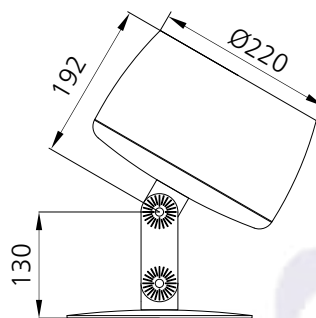

## Photometric Data

Light source	LED - High Power	Beam angle	60°
Power (W)	90W	Light output ratio	78%
Delivered lumens	4824lm	LED life	L90 B10 Tj75°C
Source lumens	6120lm	UGR	<19
Colour temperature (K)	Red	Operating temperature	-20°C to +50°C
Luminaire efficacy	53.6lm/W	Light distribution	Direct - Symmetric

## Technical Data

Mounting detail	Surface Uplighter	Heatsink material	Diecast alm.
Fixing detail	Cowl / Tree Strap / Pole Bracket / Mounting Plate	Product weight	4098gms
Orientation	Adjustable	Safety class	III
IP rating	IP65	Insulation class	III
IK rating	IK05	Voltage	DC24V
Glow wire test	850°	Driver	Remote - DC24V