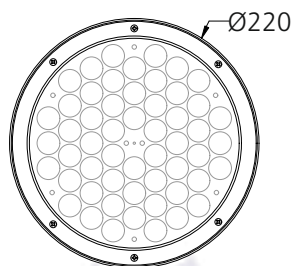

## Photometric Data

Light source	LED - High Power	Beam angle	60°
Power (W)	90W	Light output ratio	78%
Delivered lumens	4824lm	LED life	L90 B10 Tj75°C
Source lumens	6120lm	UGR	<19
Colour temperature (K)	Red	Operating temperature	-20°C to +50°C
Luminaire efficacy	53.6lm/W	Light distribution	Direct - Symmetric

## Technical Data

Mounting detail	Surface Uplighter	Heatsink material	Diecast alm.
Fixing detail	Cowl / Tree Strap / Pole Bracket / Mounting Plate	Product weight	4098gms
Orientation	Adjustable	Safety class	III
IP rating	IP65	Insulation class	III
IK rating	IK05	Voltage	DC24V
Glow wire test	850°	Driver	Remote - DC24V