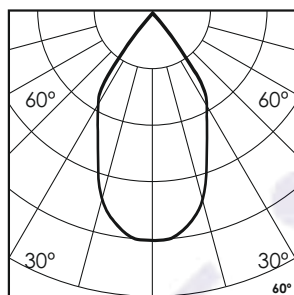

## Photometric Data

Light source	LED - High Power	Beam angle	60°
Power (W)	90W	Light output ratio	78%
Delivered lumens	4824lm	LED life	L90 B10 Tj75°C
Source lumens	6120lm	UGR	<19
Colour temperature (K)	Red	Operating temperature	-20°C to +50°C
Luminaire efficacy	53.6lm/W	Light distribution	Direct - Symmetric

## Technical Data

Mounting detail	Surface Uplighter	Heatsink material	Diecast alm.
Fixing detail	Cowl / Tree Strap / Pole Bracket / Mounting Plate	Product weight	4098gms
Orientation	Adjustable	Safety class	III
IP rating	IP65	Insulation class	III
IK rating	IK05	Voltage	DC24V
Glow wire test	850°	Driver	Remote - DC24V