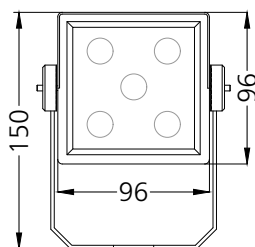

Marcopia Square 3 - #3006

9W

517lm

Red

60°

Photometric Data

Light source	LED - High Power	Beam angle	60°
Power (W)	9W	Light output ratio	85%
Delivered lumens	517lm	LED life	L90 B10 Tj75°C
Source lumens	612lm	UGR	<19
Colour temperature (K)	Red	Operating temperature	-20°C to +50°C
Luminaire efficacy	57.48lm/W	Light distribution	Direct - Symmetric

Technical Data

Mounting detail	Surface Uplighter	Heatsink material	Diecast alm.
Fixing detail	Cowl / Spike / Mounting Bracket	Product weight	928gms
Orientation	Adjustable	Safety class	III
IP rating	IP65	Insulation class	III
IK rating	IK05	Voltage	DC24V
Glow wire test	850°	Driver	Remote - DC24V