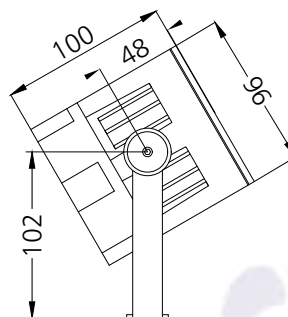

Marcopia Square 3 - #3006

9W

517lm

Red

60°

Photometric Data

Light source	LED - High Power	Beam angle	60°
Power (W)	9W	Light output ratio	85%
Delivered lumens	517lm	LED life	L90 B10 Tj75°C
Source lumens	612lm	UGR	<19
Colour temperature (K)	Red	Operating temperature	-20°C to +50°C
Luminaire efficacy	57.48lm/W	Light distribution	Direct - Symmetric

Technical Data

Mounting detail	Surface Uplighter	Heatsink material	Diecast alm.
Fixing detail	Cowl / Spike / Mounting Bracket	Product weight	928gms
Orientation	Adjustable	Safety class	III
IP rating	IP65	Insulation class	III
IK rating	IK05	Voltage	DC24V
Glow wire test	850°	Driver	Remote - DC24V