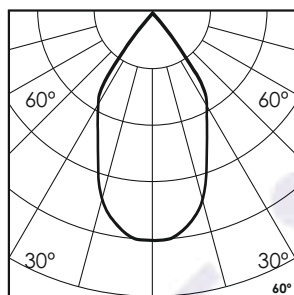

Marcopia Square 3 - #3006

9W

517lm

Red

60°

Photometric Data

Light source	LED - High Power	Beam angle	60°
Power (W)	9W	Light output ratio	85%
Delivered lumens	517lm	LED life	L90 B10 Tj75°C
Source lumens	612lm	UGR	<19
Colour temperature (K)	Red	Operating temperature	-20°C to +50°C
Luminaire efficacy	57.48lm/W	Light distribution	Direct - Symmetric

Technical Data

Mounting detail	Surface Uplighter	Heatsink material	Diecast alm.
Fixing detail	Cowl / Spike / Mounting Bracket	Product weight	928gms
Orientation	Adjustable	Safety class	III
IP rating	IP65	Insulation class	III
IK rating	IK05	Voltage	DC24V
Glow wire test	850°	Driver	Remote - DC24V