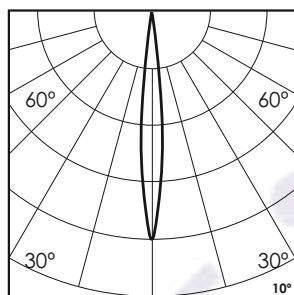

# Marcopia Square 4 - #3007

16W

1232lm

Green

10°

## Photometric Data

Light source	LED - High Power	Beam angle	10°
Power (W)	16W	Light output ratio	70%
Delivered lumens	1232lm	LED life	L90 B10 Tj75°C
Source lumens	1760lm	UGR	<19
Colour temperature (K)	Green	Operating temperature	-20°C to +50°C
Luminaire efficacy	77lm/W	Light distribution	Direct - Symmetric

## Technical Data

Mounting detail	Surface Uplighter	Heatsink material	Diecast alm.
Fixing detail	Cowl / Spike / Mounting Bracket	Product weight	1693gms
Orientation	Adjustable	Safety class	III
IP rating	IP65	Insulation class	III
IK rating	IK05	Voltage	DC24V
Glow wire test	850°	Driver	Remote - DC24V