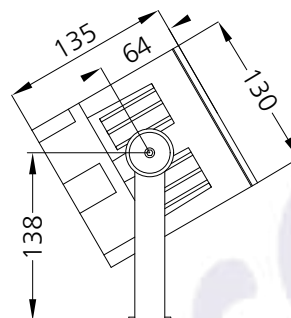

# Marcopia Square 4 - #3007

16W

1232lm

Green

10°

## Photometric Data

Light source	LED - High Power	Beam angle	10°
Power (W)	16W	Light output ratio	70%
Delivered lumens	1232lm	LED life	L90 B10 Tj75°C
Source lumens	1760lm	UGR	<19
Colour temperature (K)	Green	Operating temperature	-20°C to +50°C
Luminaire efficacy	77lm/W	Light distribution	Direct - Symmetric

## Technical Data

Mounting detail	Surface Uplighter	Heatsink material	Diecast alm.
Fixing detail	Cowl / Spike / Mounting Bracket	Product weight	1693gms
Orientation	Adjustable	Safety class	III
IP rating	IP65	Insulation class	III
IK rating	IK05	Voltage	DC24V
Glow wire test	850°	Driver	Remote - DC24V