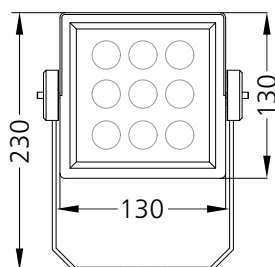

## Photometric Data

Light source	LED - High Power	Beam angle	10°
Power (W)	16W	Light output ratio	70%
Delivered lumens	1232lm	LED life	L90 B10 Tj75°C
Source lumens	1760lm	UGR	<19
Colour temperature (K)	Green	Operating temperature	-20°C to +50°C
Luminaire efficacy	77lm/W	Light distribution	Direct - Symmetric

## Technical Data

Mounting detail	Surface Uplighter	Heatsink material	Diecast alm.
Fixing detail	Cowl / Spike / Mounting Bracket	Product weight	1693gms
Orientation	Adjustable	Safety class	III
IP rating	IP65	Insulation class	III
IK rating	IK05	Voltage	DC24V
Glow wire test	850°	Driver	Remote - DC24V