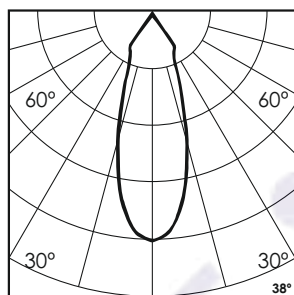

# Marcopia Square 5 - #3008

48W

2575lm

Red

38°

## Photometric Data

Light source	LED - High Power	Beam angle	38°
Power (W)	48W	Light output ratio	79%
Delivered lumens	2575lm	LED life	L90 B10 Tj75°C
Source lumens	3264lm	UGR	<19
Colour temperature (K)	Red	Operating temperature	-20°C to +50°C
Luminaire efficacy	53.65lm/W	Light distribution	Direct - Symmetric

## Technical Data

Mounting detail	Surface Uplighter	Heatsink material	Diecast alm.
Fixing detail	Cowl / Mounting Bracket	Product weight	2623gms
Orientation	Adjustable	Safety class	III
IP rating	IP65	Insulation class	III
IK rating	IK05	Voltage	DC24V
Glow wire test	850°	Driver	Remote - DC24V