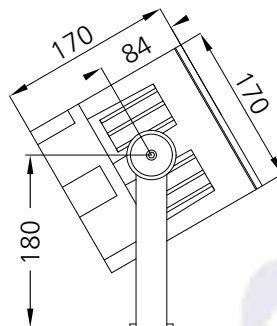

# Marcopia Square 5 - #3008

48W

2575lm

Red

38°

## Photometric Data

Light source	LED - High Power	Beam angle	38°
Power (W)	48W	Light output ratio	79%
Delivered lumens	2575lm	LED life	L90 B10 Tj75°C
Source lumens	3264lm	UGR	<19
Colour temperature (K)	Red	Operating temperature	-20°C to +50°C
Luminaire efficacy	53.65lm/W	Light distribution	Direct - Symmetric

## Technical Data

Mounting detail	Surface Uplighter	Heatsink material	Diecast alm.
Fixing detail	Cowl / Mounting Bracket	Product weight	2623gms
Orientation	Adjustable	Safety class	III
IP rating	IP65	Insulation class	III
IK rating	IK05	Voltage	DC24V
Glow wire test	850°	Driver	Remote - DC24V