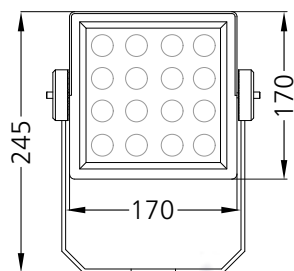

# Marcopia Square 5 - #3008

48W

2575lm

Red

38°

## Photometric Data

Light source	LED - High Power	Beam angle	38°
Power (W)	48W	Light output ratio	79%
Delivered lumens	2575lm	LED life	L90 B10 Tj75°C
Source lumens	3264lm	UGR	<19
Colour temperature (K)	Red	Operating temperature	-20°C to +50°C
Luminaire efficacy	53.65lm/W	Light distribution	Direct - Symmetric

## Technical Data

Mounting detail	Surface Uplighter	Heatsink material	Diecast alm.
Fixing detail	Cowl / Mounting Bracket	Product weight	2623gms
Orientation	Adjustable	Safety class	III
IP rating	IP65	Insulation class	III
IK rating	IK05	Voltage	DC24V
Glow wire test	850°	Driver	Remote - DC24V