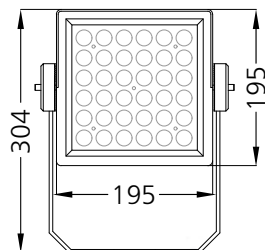

Marcopia Square 6 - #3009

72W

3763lm

Red

24°

Photometric Data

Light source	LED - High Power	Beam angle	24°
Power (W)	72W	Light output ratio	77%
Delivered lumens	3763lm	LED life	L90 B10 Tj75°C
Source lumens	4896lm	UGR	<19
Colour temperature (K)	Red	Operating temperature	-20°C to +50°C
Luminaire efficacy	52.26lm/W	Light distribution	Direct - Symmetric

Technical Data

Mounting detail	Surface Uplighter	Heatsink material	Diecast alm.
Fixing detail	Cowl / Mounting Bracket	Product weight	3984gms
Orientation	Adjustable	Safety class	III
IP rating	IP65	Insulation class	III
IK rating	IK05	Voltage	DC24V
Glow wire test	850°	Driver	Remote - DC24V