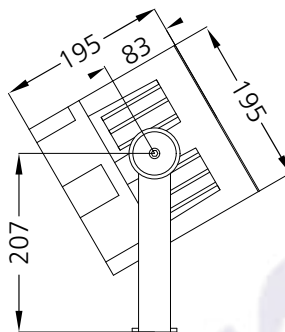

Marcopia Square 6 - #3009

72W

3763lm

Red

24°

Photometric Data

Light source	LED - High Power	Beam angle	24°
Power (W)	72W	Light output ratio	77%
Delivered lumens	3763lm	LED life	L90 B10 Tj75°C
Source lumens	4896lm	UGR	<19
Colour temperature (K)	Red	Operating temperature	-20°C to +50°C
Luminaire efficacy	52.26lm/W	Light distribution	Direct - Symmetric

Technical Data

Mounting detail	Surface Uplighter	Heatsink material	Diecast alm.
Fixing detail	Cowl / Mounting Bracket	Product weight	3984gms
Orientation	Adjustable	Safety class	III
IP rating	IP65	Insulation class	III
IK rating	IK05	Voltage	DC24V
Glow wire test	850°	Driver	Remote - DC24V