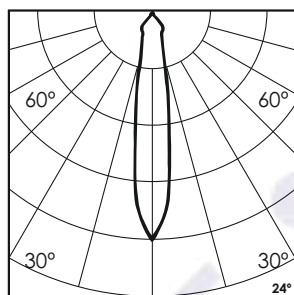

Marcopia Square 6 - #3009

72W

3763lm

Red

24°

Photometric Data

Light source	LED - High Power	Beam angle	24°
Power (W)	72W	Light output ratio	77%
Delivered lumens	3763lm	LED life	L90 B10 Tj75°C
Source lumens	4896lm	UGR	<19
Colour temperature (K)	Red	Operating temperature	-20°C to +50°C
Luminaire efficacy	52.26lm/W	Light distribution	Direct - Symmetric

Technical Data

Mounting detail	Surface Uplighter	Heatsink material	Diecast alm.
Fixing detail	Cowl / Mounting Bracket	Product weight	3984gms
Orientation	Adjustable	Safety class	III
IP rating	IP65	Insulation class	III
IK rating	IK05	Voltage	DC24V
Glow wire test	850°	Driver	Remote - DC24V