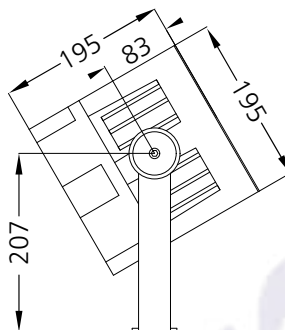

Marcopia Square 6 - #3009

72W

4144lm

Red

60°

Photometric Data

Light source	LED - High Power	Beam angle	60°
Power (W)	72W	Light output ratio	85%
Delivered lumens	4144lm	LED life	L90 B10 Tj75°C
Source lumens	4896lm	UGR	<19
Colour temperature (K)	Red	Operating temperature	-20°C to +50°C
Luminaire efficacy	57.55lm/W	Light distribution	Direct - Symmetric

Technical Data

Mounting detail	Surface Uplighter	Heatsink material	Diecast alm.
Fixing detail	Cowl / Mounting Bracket	Product weight	3984gms
Orientation	Adjustable	Safety class	III
IP rating	IP65	Insulation class	III
IK rating	IK05	Voltage	DC24V
Glow wire test	850°	Driver	Remote - DC24V