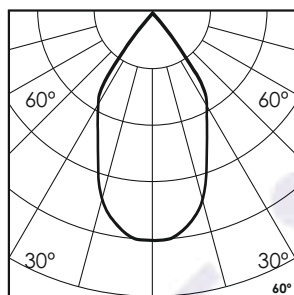

Marcopia Square 6 - #3009

72W

4144lm

Red

60°

Photometric Data

Light source	LED - High Power	Beam angle	60°
Power (W)	72W	Light output ratio	85%
Delivered lumens	4144lm	LED life	L90 B10 Tj75°C
Source lumens	4896lm	UGR	<19
Colour temperature (K)	Red	Operating temperature	-20°C to +50°C
Luminaire efficacy	57.55lm/W	Light distribution	Direct - Symmetric

Technical Data

Mounting detail	Surface Uplighter	Heatsink material	Diecast alm.
Fixing detail	Cowl / Mounting Bracket	Product weight	3984gms
Orientation	Adjustable	Safety class	III
IP rating	IP65	Insulation class	III
IK rating	IK05	Voltage	DC24V
Glow wire test	850°	Driver	Remote - DC24V