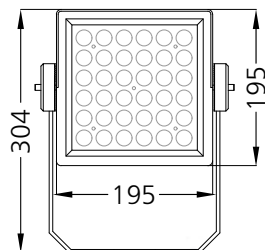

Marcopia Square 6 - #3009

72W

4144lm

Red

60°

Photometric Data

Light source	LED - High Power	Beam angle	60°
Power (W)	72W	Light output ratio	85%
Delivered lumens	4144lm	LED life	L90 B10 Tj75°C
Source lumens	4896lm	UGR	<19
Colour temperature (K)	Red	Operating temperature	-20°C to +50°C
Luminaire efficacy	57.55lm/W	Light distribution	Direct - Symmetric

Technical Data

Mounting detail	Surface Uplighter	Heatsink material	Diecast alm.
Fixing detail	Cowl / Mounting Bracket	Product weight	3984gms
Orientation	Adjustable	Safety class	III
IP rating	IP65	Insulation class	III
IK rating	IK05	Voltage	DC24V
Glow wire test	850°	Driver	Remote - DC24V