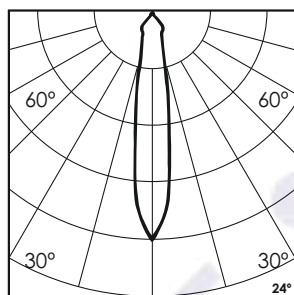

## Photometric Data

Light source	LED - High Power	Beam angle	24°
Power (W)	120W	Light output ratio	77%
Delivered lumens	6277lm	LED life	L90 B10 Tj75°C
Source lumens	8160lm	UGR	<19
Colour temperature (K)	Red	Operating temperature	-20°C to +50°C
Luminaire efficacy	52.31lm/W	Light distribution	Direct - Symmetric

## Technical Data

Mounting detail	Surface Uplighter	Heatsink material	Diecast alm.
Fixing detail	Cowl / Mounting Bracket	Product weight	4824gms
Orientation	Adjustable	Safety class	III
IP rating	IP65	Insulation class	III
IK rating	IK05	Voltage	DC24V
Glow wire test	850°	Driver	Remote - DC24V