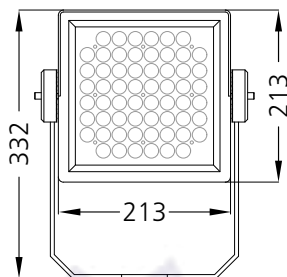

## Photometric Data

Light source	LED - High Power	Beam angle	24°
Power (W)	120W	Light output ratio	77%
Delivered lumens	6277lm	LED life	L90 B10 Tj75°C
Source lumens	8160lm	UGR	<19
Colour temperature (K)	Red	Operating temperature	-20°C to +50°C
Luminaire efficacy	52.31lm/W	Light distribution	Direct - Symmetric

## Technical Data

Mounting detail	Surface Uplighter	Heatsink material	Diecast alm.
Fixing detail	Cowl / Mounting Bracket	Product weight	4824gms
Orientation	Adjustable	Safety class	III
IP rating	IP65	Insulation class	III
IK rating	IK05	Voltage	DC24V
Glow wire test	850°	Driver	Remote - DC24V