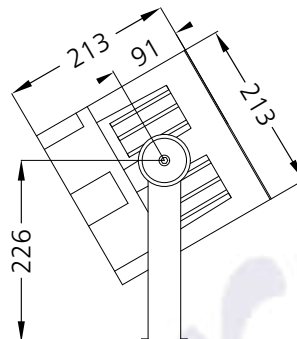

## Photometric Data

Light source	LED - High Power	Beam angle	24°
Power (W)	120W	Light output ratio	77%
Delivered lumens	6277lm	LED life	L90 B10 Tj75°C
Source lumens	8160lm	UGR	<19
Colour temperature (K)	Red	Operating temperature	-20°C to +50°C
Luminaire efficacy	52.31lm/W	Light distribution	Direct - Symmetric

## Technical Data

Mounting detail	Surface Uplighter	Heatsink material	Diecast alm.
Fixing detail	Cowl / Mounting Bracket	Product weight	4824gms
Orientation	Adjustable	Safety class	III
IP rating	IP65	Insulation class	III
IK rating	IK05	Voltage	DC24V
Glow wire test	850°	Driver	Remote - DC24V