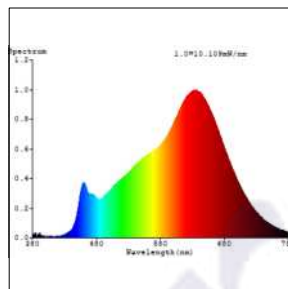

iSkew Deep Mini Accent - #1321

5W

373lm

2700K

38°

Photometric Data

Light source	LED - Array	Light output ratio	82%
Power (W)	5W	Color rendering index (Ra)	>95
Delivered lumens	373lm	Color rendering index (R9)	>85
Source lumens	455lm	Binning MacAdam	<2 SDCM
Colour temperature (K)	2700K	LED life	L90 B10 Tj75°C
Luminaire efficacy	74.7lm/W	UGR	<19
Beam angle	38°	Operating temperature	-20°C to +50°C
Cutoff angle	24°	Light distribution	Direct - Symmetric

Photometric Graphs

Hue Bin vs Rf Graph

Color Vector Graph

Spectrum vs Wavelength Graph

CIE Chromaticity Graph

Finish Options

Trim Finish

- Matt White
- Matt Black
- Custom RAL Color