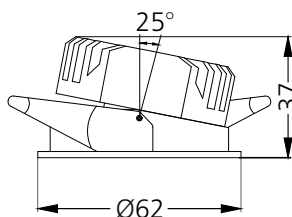

iSkew Deep Mini Accent - #1321

5W

373lm

2700K

38°

Photometric Data

Light source	LED - Array	Light output ratio	82%
Power (W)	5W	Color rendering index (Ra)	>95
Delivered lumens	373lm	Color rendering index (R9)	>85
Source lumens	455lm	Binning MacAdam	<2 SDCM
Colour temperature (K)	2700K	LED life	L90 B10 Tj75°C
Luminaire efficacy	74.7lm/W	UGR	<19
Beam angle	38°	Operating temperature	-20°C to +50°C
Cutoff angle	24°	Light distribution	Direct - Symmetric

Technical Data

Mounting detail	Ceiling - Recessed 1-25mm	Product weight	78gms
Fixing detail	Dual tension spring	Safety class	III
Orientation	Adjustable	Insulation class	III
IP rating	IP20	LED current (mA)	120mA
Glow wire test	850°	Voltage	AC230V
Trim material	Diecast alm.	Forward voltage	DC36V
Heatsink material	Diecast alm.	Driver	CC - Remote