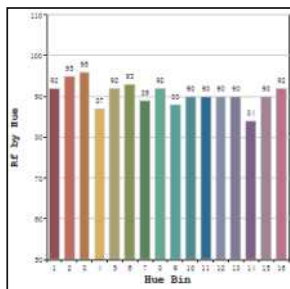

Photometric Graphs

Hue Bin vs Rf Graph