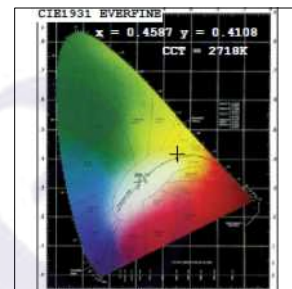

iSkew Deep Mini Accent - #1321

5W

373lm

2700K

38°

Photometric Data

Light source	LED - Array	Light output ratio	82%
Power (W)	5W	Color rendering index (Ra)	>95
Delivered lumens	373lm	Color rendering index (R9)	>85
Source lumens	455lm	Binning MacAdam	<2 SDCM
Colour temperature (K)	2700K	LED life	L90 B10 Tj75°C
Luminaire efficacy	74.7lm/W	UGR	<19
Beam angle	38°	Operating temperature	-20°C to +50°C
Cutoff angle	24°	Light distribution	Direct - Symmetric

Photometric Graphs

Hue Bin vs Rf Graph

Color Vector Graph

Spectrum vs Wavelength Graph

CIE Chromaticity Graph

Finish Options

Trim Finish

- Matt White
- Matt Black
- Custom RAL Color