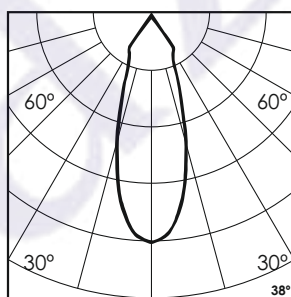

iSkew Deep Mini Accent - #1321

5W

373lm

2700K

38°

Photometric Data

Light source	LED - Array	Light output ratio	82%
Power (W)	5W	Color rendering index (Ra)	>95
Delivered lumens	373lm	Color rendering index (R9)	>85
Source lumens	455lm	Binning MacAdam	<2 SDCM
Colour temperature (K)	2700K	LED life	L90 B10 Tj75°C
Luminaire efficacy	74.7lm/W	UGR	<19
Beam angle	38°	Operating temperature	-20°C to +50°C
Cutoff angle	24°	Light distribution	Direct - Symmetric

Technical Data

Mounting detail	Ceiling - Recessed 1-25mm	Product weight	78gms
Fixing detail	Dual tension spring	Safety class	III
Orientation	Adjustable	Insulation class	III
IP rating	IP20	LED current (mA)	120mA
Glow wire test	850°	Voltage	AC230V
Trim material	Diecast alm.	Forward voltage	DC36V
Heatsink material	Diecast alm.	Driver	CC - Remote