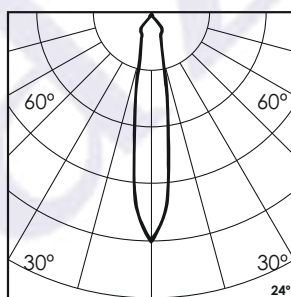

iSkew Deep Mini Accent - #1321

5W

381lm

3000K

24°

Photometric Data

Light source	LED - Array	Light output ratio	79%
Power (W)	5W	Color rendering index (Ra)	>95
Delivered lumens	381lm	Color rendering index (R9)	>85
Source lumens	480lm	Binning MacAdam	<2 SDCM
Colour temperature (K)	3000K	LED life	L90 B10 Tj75°C
Luminaire efficacy	76.31lm/W	UGR	<19
Beam angle	24°	Operating temperature	-20°C to +50°C
Cutoff angle	24°	Light distribution	Direct - Symmetric

Technical Data

Mounting detail	Ceiling - Recessed 1-25mm	Product weight	78gms
Fixing detail	Dual tension spring	Safety class	III
Orientation	Adjustable	Insulation class	III
IP rating	IP20	LED current (mA)	120mA
Glow wire test	850°	Voltage	AC230V
Trim material	Diecast alm.	Forward voltage	DC36V
Heatsink material	Diecast alm.	Driver	CC - Remote