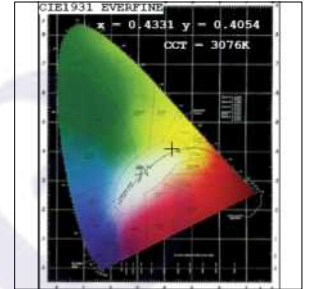

iSkew Deep Mini Accent - #1321

5W

381lm

3000K

24°

Photometric Data

Light source	LED - Array	Light output ratio	79%
Power (W)	5W	Color rendering index (Ra)	>95
Delivered lumens	381lm	Color rendering index (R9)	>85
Source lumens	480lm	Binning MacAdam	<2 SDCM
Colour temperature (K)	3000K	LED life	L90 B10 Tj75°C
Luminaire efficacy	76.31lm/W	UGR	<19
Beam angle	24°	Operating temperature	-20°C to +50°C
Cutoff angle	24°	Light distribution	Direct - Symmetric

Photometric Graphs

Hue Bin vs Rf Graph

Color Vector Graph

Spectrum vs Wavelength Graph

CIE Chromaticity Graph

Finish Options

Trim Finish

- Matt White
- Matt Black
- Custom RAL Color