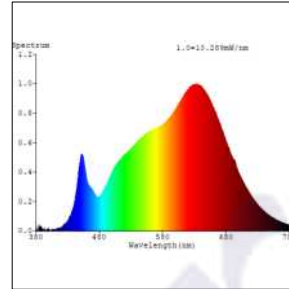

iSkew Deep Mini Accent - #1321

5W

381lm

3000K

24°

Photometric Data

Light source	LED - Array	Light output ratio	79%
Power (W)	5W	Color rendering index (Ra)	>95
Delivered lumens	381lm	Color rendering index (R9)	>85
Source lumens	480lm	Binning MacAdam	<2 SDCM
Colour temperature (K)	3000K	LED life	L90 B10 Tj75°C
Luminaire efficacy	76.31lm/W	UGR	<19
Beam angle	24°	Operating temperature	-20°C to +50°C
Cutoff angle	24°	Light distribution	Direct - Symmetric

Photometric Graphs

Hue Bin vs Rf Graph

Color Vector Graph

Spectrum vs Wavelength Graph

CIE Chromaticity Graph

Finish Options

Trim Finish

- Matt White
- Matt Black
- Custom RAL Color