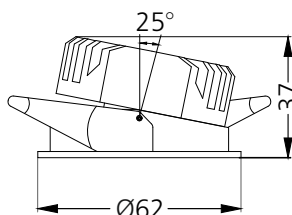

iSkew Deep Mini Accent - #1321

5W

381lm

3000K

24°

Photometric Data

Light source	LED - Array	Light output ratio	79%
Power (W)	5W	Color rendering index (Ra)	>95
Delivered lumens	381lm	Color rendering index (R9)	>85
Source lumens	480lm	Binning MacAdam	<2 SDCM
Colour temperature (K)	3000K	LED life	L90 B10 Tj75°C
Luminaire efficacy	76.31lm/W	UGR	<19
Beam angle	24°	Operating temperature	-20°C to +50°C
Cutoff angle	24°	Light distribution	Direct - Symmetric

Technical Data

Mounting detail	Ceiling - Recessed 1-25mm	Product weight	78gms
Fixing detail	Dual tension spring	Safety class	III
Orientation	Adjustable	Insulation class	III
IP rating	IP20	LED current (mA)	120mA
Glow wire test	850°	Voltage	AC230V
Trim material	Diecast alm.	Forward voltage	DC36V
Heatsink material	Diecast alm.	Driver	CC - Remote