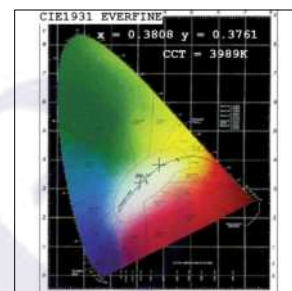

iSkew Deep Mini Accent - #1321

5W

396lm

4000K

24°

Photometric Data

Light source	LED - Array	Light output ratio	75%
Power (W)	5W	Color rendering index (Ra)	>95
Delivered lumens	396lm	Color rendering index (R9)	>85
Source lumens	525lm	Binning MacAdam	<2 SDCM
Colour temperature (K)	4000K	LED life	L90 B10 Tj75°C
Luminaire efficacy	79.31lm/W	UGR	<19
Beam angle	24°	Operating temperature	-20°C to +50°C
Cutoff angle	24°	Light distribution	Direct - Symmetric

Photometric Graphs

Hue Bin vs Rf Graph

Color Vector Graph

Spectrum vs Wavelength Graph

CIE Chromaticity Graph

Finish Options

Trim Finish

- Matt White
- Matt Black
- Custom RAL Color