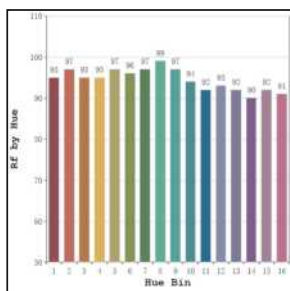

Photometric Graphs

Hue Bin vs Rf Graph