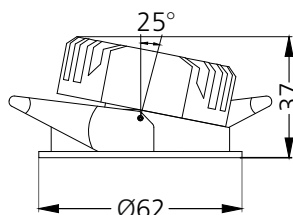

iSkew Deep Mini Accent - #1321

5W

396lm

4000K

24°

Photometric Data

Light source	LED - Array	Light output ratio	75%
Power (W)	5W	Color rendering index (Ra)	>95
Delivered lumens	396lm	Color rendering index (R9)	>85
Source lumens	525lm	Binning MacAdam	<2 SDCM
Colour temperature (K)	4000K	LED life	L90 B10 Tj75°C
Luminaire efficacy	79.31lm/W	UGR	<19
Beam angle	24°	Operating temperature	-20°C to +50°C
Cutoff angle	24°	Light distribution	Direct - Symmetric

Technical Data

Mounting detail	Ceiling - Recessed 1-25mm	Product weight	78gms
Fixing detail	Dual tension spring	Safety class	III
Orientation	Adjustable	Insulation class	III
IP rating	IP20	LED current (mA)	120mA
Glow wire test	850°	Voltage	AC230V
Trim material	Diecast alm.	Forward voltage	DC36V
Heatsink material	Diecast alm.	Driver	CC - Remote