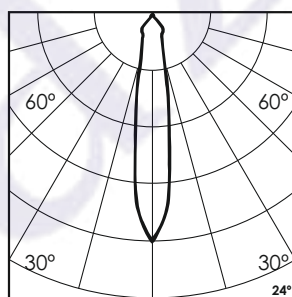

iSkew Deep Mini Accent - #1321

5W

396lm

4000K

24°

Photometric Data

Light source	LED - Array	Light output ratio	75%
Power (W)	5W	Color rendering index (Ra)	>95
Delivered lumens	396lm	Color rendering index (R9)	>85
Source lumens	525lm	Binning MacAdam	<2 SDCM
Colour temperature (K)	4000K	LED life	L90 B10 Tj75°C
Luminaire efficacy	79.31lm/W	UGR	<19
Beam angle	24°	Operating temperature	-20°C to +50°C
Cutoff angle	24°	Light distribution	Direct - Symmetric

Technical Data

Mounting detail	Ceiling - Recessed 1-25mm	Product weight	78gms
Fixing detail	Dual tension spring	Safety class	III
Orientation	Adjustable	Insulation class	III
IP rating	IP20	LED current (mA)	120mA
Glow wire test	850°	Voltage	AC230V
Trim material	Diecast alm.	Forward voltage	DC36V
Heatsink material	Diecast alm.	Driver	CC - Remote