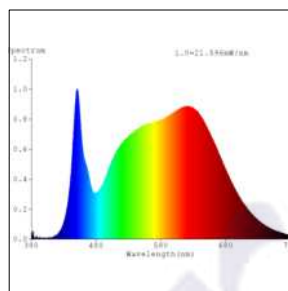

iSkew Deep Mini Accent - #1321

5W

396lm

4000K

24°

Photometric Data

Light source	LED - Array	Light output ratio	75%
Power (W)	5W	Color rendering index (Ra)	>95
Delivered lumens	396lm	Color rendering index (R9)	>85
Source lumens	525lm	Binning MacAdam	<2 SDCM
Colour temperature (K)	4000K	LED life	L90 B10 Tj75°C
Luminaire efficacy	79.31lm/W	UGR	<19
Beam angle	24°	Operating temperature	-20°C to +50°C
Cutoff angle	24°	Light distribution	Direct - Symmetric

Photometric Graphs

Hue Bin vs Rf Graph

Color Vector Graph

Spectrum vs Wavelength Graph

CIE Chromaticity Graph

Finish Options

Trim Finish

- Matt White
- Matt Black
- Custom RAL Color