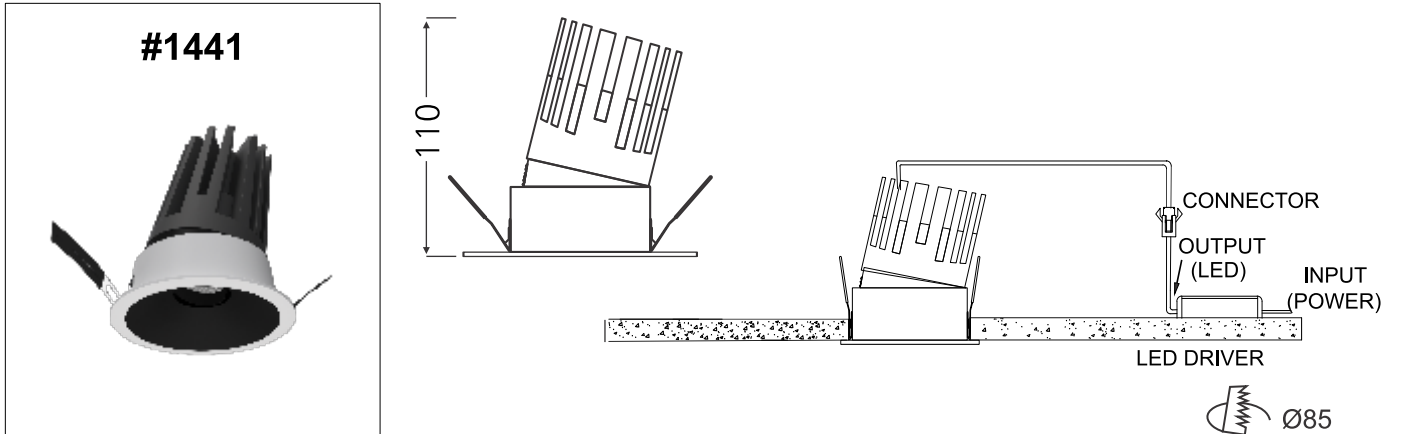

ALLURA NEO MA - 2

	<p>Class III 220-240 V~50/60Hz</p>	<p>Power 18 Watts</p>	<p>IP Rating IP44</p>
--	---	----------------------------------	----------------------------------

CAUTION - Must Be Installed By A Licensed Electrician Only.