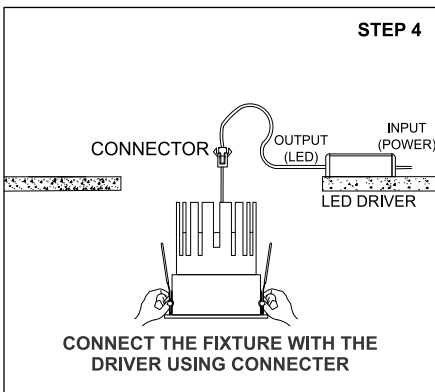

- Please read the instructions for the installation of fixture provided below. Warranty will be void unless followed.
- The installation and operation of this fixture must be in accordance with the national safety regulations. L'azure is not liable when damage is caused due to improper installation.
- Please read the detailed product specification sheet available at www.lazurelighting.com for any technical information regarding the fixture.
- Over-voltage protection units should be installed in order to prevent electronic and electrical components from failing due to voltage spikes.