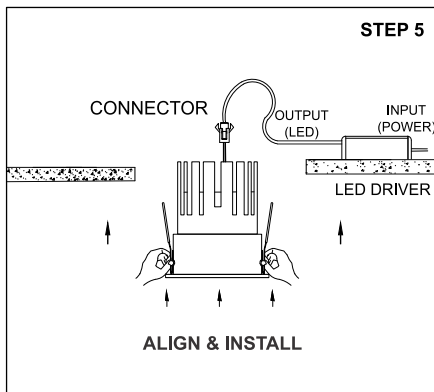

ALLURA NEO MA - 2

	<p>Class III 220-240 V~50/60Hz</p>	<p>Power 18 Watts</p>	<p>IP Rating IP44</p>
--	---	----------------------------------	----------------------------------

CAUTION - Must Be Installed By A Licensed Electrician Only.

- Please read the instructions for the installation of fixture provided below. Warranty will be void unless followed.
- The installation and operation of this fixture must be in accordance with the national safety regulations. L'azure is not liable when damage is caused due to improper installation.
- Please read the detailed product specification sheet available at www.lazurelighting.com for any technical information regarding the fixture.
- Over-voltage protection units should be installed in order to prevent electronic and electrical components from failing due to voltage spikes.