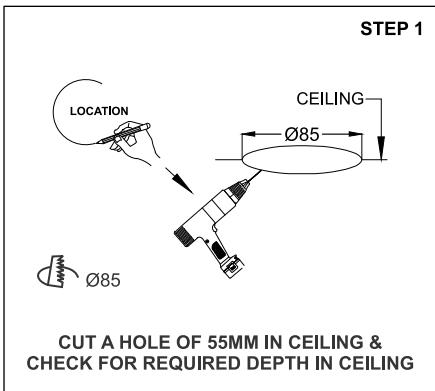

Disclaimer : 1. Due to continuous product improvement the installation method is subject to change.
2. Images and procedures are for representation and reference purpose only.