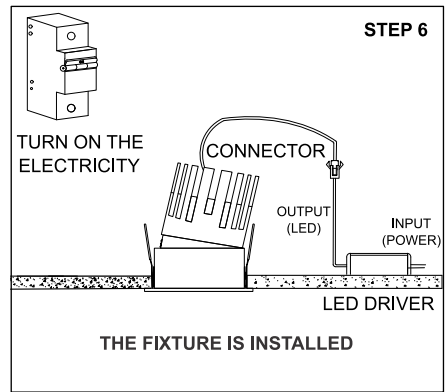

Disclaimer : 1. Due to continuous product improvement the installation method is subject to change.
2. Images and procedures are for representation and reference purpose only.