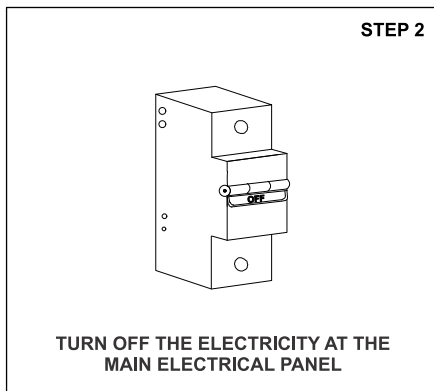

Disclaimer : 1. Due to continuous product improvement the installation method is subject to change.
2. Images and procedures are for representation and reference purpose only.