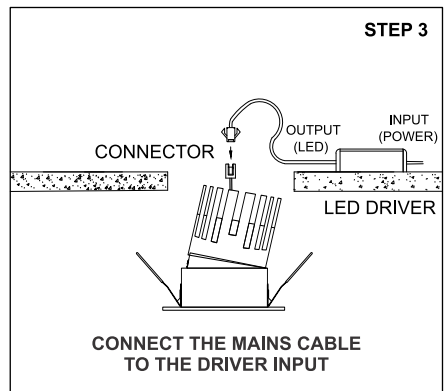

- Please read the instructions for the installation of fixture provided below. Warranty will be void unless followed.
- The installation and operation of this fixture must be in accordance with the national safety regulations. L'azure is not liable when damage is caused due to improper installation.
- Please read the detailed product specification sheet available at www.lazurelighting.com for any technical information regarding the fixture.
- Over-voltage protection units should be installed in order to prevent electronic and electrical components from failing due to voltage spikes.