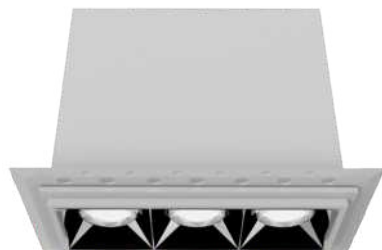

Brick - Trimless 1x3 - #1261

6W

587lm

3000K

38°

95x45

Photometric Data

Light source	LED - High Power	Light output ratio	71%
Power (W)	6W	Color rendering index (Ra)	>92
Delivered lumens	587lm	Color rendering index (R9)	>50
Source lumens	825lm	Binning MacAdam	<3 SDCM
Colour temperature (K)	3000K	LED life	L90 B10 Tj75°C
Luminaire efficacy	97.86lm/W	UGR	<19
Beam angle	38°	Operating temperature	-20°C to +50°C
Cutoff angle	23°	Light distribution	Direct - Symmetric

Technical Data

Mounting detail	Ceiling - Recessed 1-25mm	Product weight	249gms
Fixing detail	Mounting with Screw	Safety class	III
Orientation	Fixed	Insulation class	III
IP rating	IP20	LED current (mA)	500mA
Glow wire test	850°	Voltage	AC230V
Trim material	NA	Forward voltage	DC9V
Heatsink material	Diecast alm.	Driver	CC - Remote