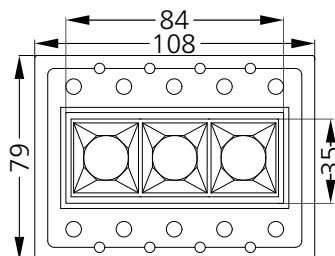

Brick - Trimless 1x3 - #1261

6W

587lm

3000K

38°

95x45

Photometric Data

Light source	LED - High Power	Light output ratio	71%
Power (W)	6W	Color rendering index (Ra)	>92
Delivered lumens	587lm	Color rendering index (R9)	>50
Source lumens	825lm	Binning MacAdam	<3 SDCM
Colour temperature (K)	3000K	LED life	L90 B10 Tj75°C
Luminaire efficacy	97.86lm/W	UGR	<19
Beam angle	38°	Operating temperature	-20°C to +50°C
Cutoff angle	23°	Light distribution	Direct - Symmetric

Technical Data

Mounting detail	Ceiling - Recessed 1-25mm	Product weight	249gms
Fixing detail	Mounting with Screw	Safety class	III
Orientation	Fixed	Insulation class	III
IP rating	IP20	LED current (mA)	500mA
Glow wire test	850°	Voltage	AC230V
Trim material	NA	Forward voltage	DC9V
Heatsink material	Diecast alm.	Driver	CC - Remote