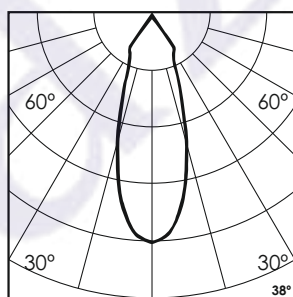

Brick - Trimless 1x3 - #1261

6W

587lm

3000K

38°

95x45

Photometric Data

Light source	LED - High Power	Light output ratio	71%
Power (W)	6W	Color rendering index (Ra)	>92
Delivered lumens	587lm	Color rendering index (R9)	>50
Source lumens	825lm	Binning MacAdam	<3 SDCM
Colour temperature (K)	3000K	LED life	L90 B10 Tj75°C
Luminaire efficacy	97.86lm/W	UGR	<19
Beam angle	38°	Operating temperature	-20°C to +50°C
Cutoff angle	23°	Light distribution	Direct - Symmetric

Technical Data

Mounting detail	Ceiling - Recessed 1-25mm	Product weight	249gms
Fixing detail	Mounting with Screw	Safety class	III
Orientation	Fixed	Insulation class	III
IP rating	IP20	LED current (mA)	500mA
Glow wire test	850°	Voltage	AC230V
Trim material	NA	Forward voltage	DC9V
Heatsink material	Diecast alm.	Driver	CC - Remote