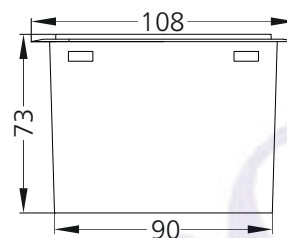

Brick - Trimless 1x3 - #1261

6W

587lm

3000K

38°

95x45

Photometric Data

Light source	LED - High Power	Light output ratio	71%
Power (W)	6W	Color rendering index (Ra)	>92
Delivered lumens	587lm	Color rendering index (R9)	>50
Source lumens	825lm	Binning MacAdam	<3 SDCM
Colour temperature (K)	3000K	LED life	L90 B10 Tj75°C
Luminaire efficacy	97.86lm/W	UGR	<19
Beam angle	38°	Operating temperature	-20°C to +50°C
Cutoff angle	23°	Light distribution	Direct - Symmetric

Technical Data

Mounting detail	Ceiling - Recessed 1-25mm	Product weight	249gms
Fixing detail	Mounting with Screw	Safety class	III
Orientation	Fixed	Insulation class	III
IP rating	IP20	LED current (mA)	500mA
Glow wire test	850°	Voltage	AC230V
Trim material	NA	Forward voltage	DC9V
Heatsink material	Diecast alm.	Driver	CC - Remote