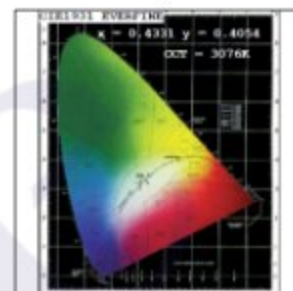

Aurele Ring Pendant M - #1403

36W

3120lm

3000K

Diffused

Photometric Data

Light source	LED - Mid Power	Light output ratio	66%
Power (W)	36W	Color rendering index (Ra)	>92
Delivered lumens	3120lm	Color rendering index (R9)	>50
Source lumens	4716lm	Binning MacAdam	<3 SDCM
Colour temperature (K)	3000K	LED life	L90 B10 Tj75°C
Luminaire efficacy	86.66lm/W	UGR	<19
Beam angle	Diffused	Operating temperature	-20°C to +50°C
Cutoff angle	NA	Light distribution	Direct - Diffused

Photometric Graphs

Hue Bin vs Rf Graph

Color Vector Graph

Spectrum vs Wavelength Graph

CIE Chromaticity Graph

Finish Options

Trim Finish

- Matt White
- Matt Black
- Custom RAL Color