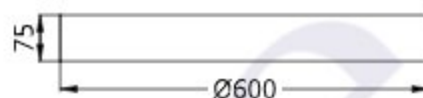

Aurele Ring Pendant M - #1403

36W

3120lm

3000K

Diffused

Photometric Data

Light source	LED - Mid Power	Light output ratio	66%
Power (W)	36W	Color rendering index (Ra)	>92
Delivered lumens	3120lm	Color rendering index (R9)	>50
Source lumens	4716lm	Binning MacAdam	<3 SDCM
Colour temperature (K)	3000K	LED life	L90 B10 Tj75°C
Luminaire efficacy	86.66lm/W	UGR	<19
Beam angle	Diffused	Operating temperature	-20°C to +50°C
Cutoff angle	NA	Light distribution	Direct - Diffused

Technical Data

Mounting detail	Ceiling - Pendant	Product weight	576gms
Fixing detail	Hanging Wire	Safety class	III
Orientation	Fixed	Insulation class	III
IP rating	IP20	LED current (mA)	600mA
Glow wire test	850°	Voltage	AC230V
Trim material	Aluminium	Forward voltage	DC60V
Heatsink material	Aluminium	Driver	CC - Remote