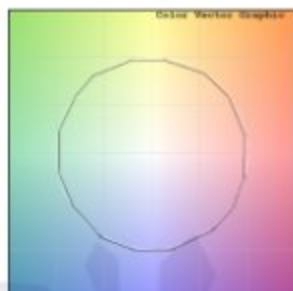

Aurele Ring Pendant M - #1403

36W

3120lm

3000K

Diffused

Photometric Data

Light source	LED - Mid Power	Light output ratio	66%
Power (W)	36W	Color rendering index (Ra)	>92
Delivered lumens	3120lm	Color rendering index (R9)	>50
Source lumens	4716lm	Binning MacAdam	<3 SDCM
Colour temperature (K)	3000K	LED life	L90 B10 Tj75°C
Luminaire efficacy	86.66lm/W	UGR	<19
Beam angle	Diffused	Operating temperature	-20°C to +50°C
Cutoff angle	NA	Light distribution	Direct - Diffused

Photometric Graphs

Hue Bin vs Rf Graph

Color Vector Graph

Spectrum vs Wavelength Graph

CIE Chromaticity Graph

Finish Options

Trim Finish

- Matt White
- Matt Black
- Custom RAL Color