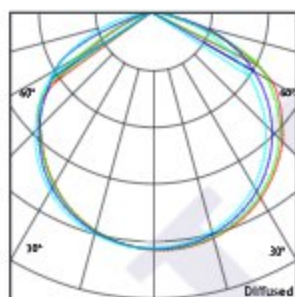

Aurele Ring Pendant M - #1403

36W

3120lm

3000K

Diffused

Photometric Data

Light source	LED - Mid Power	Light output ratio	66%
Power (W)	36W	Color rendering index (Ra)	>92
Delivered lumens	3120lm	Color rendering index (R9)	>50
Source lumens	4716lm	Binning MacAdam	<3 SDCM
Colour temperature (K)	3000K	LED life	L90 B10 Tj75°C
Luminaire efficacy	86.66lm/W	UGR	<19
Beam angle	Diffused	Operating temperature	-20°C to +50°C
Cutoff angle	NA	Light distribution	Direct - Diffused

Technical Data

Mounting detail	Ceiling - Pendant	Product weight	576gms
Fixing detail	Hanging Wire	Safety class	III
Orientation	Fixed	Insulation class	III
IP rating	IP20	LED current (mA)	600mA
Glow wire test	850°	Voltage	AC230V
Trim material	Aluminium	Forward voltage	DC60V
Heatsink material	Aluminium	Driver	CC - Remote