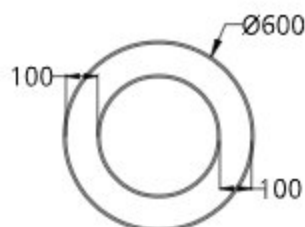

Aurele Ring Pendant M - #1403

36W

3120lm

3000K

Diffused

Photometric Data

Light source	LED - Mid Power	Light output ratio	66%
Power (W)	36W	Color rendering index (Ra)	>92
Delivered lumens	3120lm	Color rendering index (R9)	>50
Source lumens	4716lm	Binning MacAdam	<3 SDCM
Colour temperature (K)	3000K	LED life	L90 B10 Tj75°C
Luminaire efficacy	86.66lm/W	UGR	<19
Beam angle	Diffused	Operating temperature	-20°C to +50°C
Cutoff angle	NA	Light distribution	Direct - Diffused

Technical Data

Mounting detail	Ceiling - Pendant	Product weight	576gms
Fixing detail	Hanging Wire	Safety class	III
Orientation	Fixed	Insulation class	III
IP rating	IP20	LED current (mA)	600mA
Glow wire test	850°	Voltage	AC230V
Trim material	Aluminium	Forward voltage	DC60V
Heatsink material	Aluminium	Driver	CC - Remote