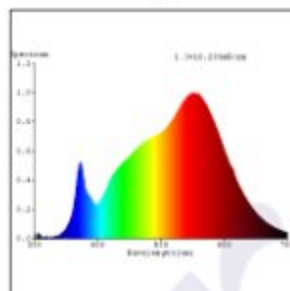

Aurele Ring Pendant M - #1403

36W

3120lm

3000K

Diffused

Photometric Data

Light source	LED - Mid Power	Light output ratio	66%
Power (W)	36W	Color rendering index (Ra)	>92
Delivered lumens	3120lm	Color rendering index (R9)	>50
Source lumens	4716lm	Binning MacAdam	<3 SDCM
Colour temperature (K)	3000K	LED life	L90 B10 Tj75°C
Luminaire efficacy	86.66lm/W	UGR	<19
Beam angle	Diffused	Operating temperature	-20°C to +50°C
Cutoff angle	NA	Light distribution	Direct - Diffused

Photometric Graphs

Hue Bin vs Rf Graph

Color Vector Graph

Spectrum vs Wavelength Graph

CIE Chromaticity Graph

Finish Options

Trim Finish

- Matt White
- Matt Black
- Custom RAL Color