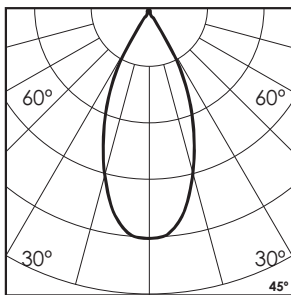

# Shuays R18 - #3056

36W

3403lm

3000K

45°

Note :  
This Luminaire can not be operated out of water for over 15 minutes.

## Photometric Data

Light source	LED - High Power	Light output ratio	84%
Power (W)	36W	Color rendering index (Ra)	>95
Delivered lumens	3403lm	Color rendering index (R9)	>85
Source lumens	4032lm	Binning MacAdam	<2 SDCM
Colour temperature (K)	3000K	LED life	L90 B10 Tj75°C
Luminaire efficacy	94.54lm/W	UGR	<19
Beam angle	45°	Operating temperature	-20°C to +50°C
Cutoff angle	NA	Light distribution	Direct - Symmetric