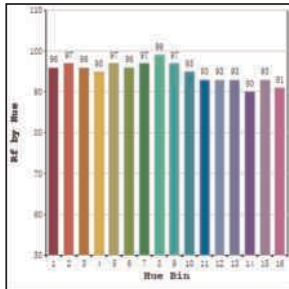

## Photometric Data

Light source	LED - High Power	Light output ratio	84%
Power (W)	36W	Color rendering index (Ra)	>95
Delivered lumens	3403lm	Color rendering index (R9)	>85
Source lumens	4032lm	Binning MacAdam	<2 SDCM
Colour temperature (K)	3000K	LED life	L90 B10 Tj75°C
Luminaire efficacy	94.54lm/W	UGR	<19
Beam angle	45°	Operating temperature	-20°C to +50°C
Cutoff angle	NA	Light distribution	Direct - Symmetric

## Photometric Graphs

Hue Bin vs Rf Graph

Color Vector Graph

Spectrum vs Wavelength Graph

CIE Chromaticity Graph