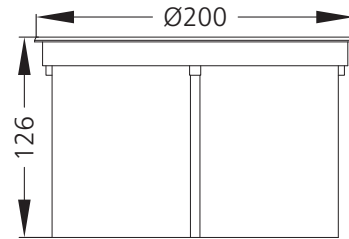

Shuays R18 - #3056

36W

3403lm

3000K

45°

Note :
This Luminaire can not be operated out of water for over 15 minutes.

Photometric Data

Light source	LED - High Power	Light output ratio	84%
Power (W)	36W	Color rendering index (Ra)	>95
Delivered lumens	3403lm	Color rendering index (R9)	>85
Source lumens	4032lm	Binning MacAdam	<2 SDCM
Colour temperature (K)	3000K	LED life	L90 B10 Tj75°C
Luminaire efficacy	94.54lm/W	UGR	<19
Beam angle	45°	Operating temperature	-20°C to +50°C
Cutoff angle	NA	Light distribution	Direct - Symmetric