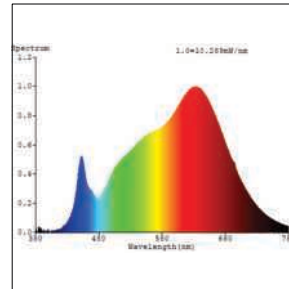

## Photometric Data

Light source	LED - High Power	Light output ratio	84%
Power (W)	36W	Color rendering index (Ra)	>95
Delivered lumens	3403lm	Color rendering index (R9)	>85
Source lumens	4032lm	Binning MacAdam	<2 SDCM
Colour temperature (K)	3000K	LED life	L90 B10 Tj75°C
Luminaire efficacy	94.54lm/W	UGR	<19
Beam angle	45°	Operating temperature	-20°C to +50°C
Cutoff angle	NA	Light distribution	Direct - Symmetric

## Photometric Graphs

Hue Bin vs Rf Graph

Color Vector Graph

Spectrum vs Wavelength Graph

CIE Chromaticity Graph