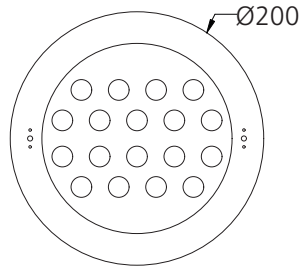

# Shuays R18 - #3056

36W

3403lm

3000K

45°

Note :  
This Luminaire can not be operated out of water for over 15 minutes.

## Photometric Data

Light source	LED - High Power	Light output ratio	84%
Power (W)	36W	Color rendering index (Ra)	>95
Delivered lumens	3403lm	Color rendering index (R9)	>85
Source lumens	4032lm	Binning MacAdam	<2 SDCM
Colour temperature (K)	3000K	LED life	L90 B10 Tj75°C
Luminaire efficacy	94.54lm/W	UGR	<19
Beam angle	45°	Operating temperature	-20°C to +50°C
Cutoff angle	NA	Light distribution	Direct - Symmetric

## Technical Data

Mounting detail	Underwater Light	Glow wire test	850°
Fixing detail	Backbox	Product weight	2312gms
Orientation	Fixed	Safety class	III
IP rating	IP68	Insulation class	III
IK rating	IK08	Voltage	DC24V
Heatsink material	SS	Driver	Remote - DC24V
Ring material	SS		