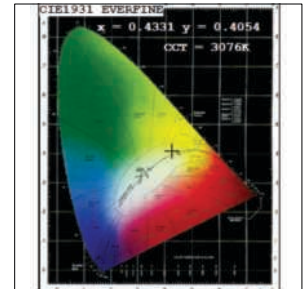

## Photometric Data

Light source	LED - High Power	Light output ratio	84%
Power (W)	36W	Color rendering index (Ra)	>95
Delivered lumens	3403lm	Color rendering index (R9)	>85
Source lumens	4032lm	Binning MacAdam	<2 SDCM
Colour temperature (K)	3000K	LED life	L90 B10 Tj75°C
Luminaire efficacy	94.54lm/W	UGR	<19
Beam angle	45°	Operating temperature	-20°C to +50°C
Cutoff angle	NA	Light distribution	Direct - Symmetric

## Photometric Graphs

Hue Bin vs Rf Graph

Color Vector Graph

Spectrum vs Wavelength Graph

CIE Chromaticity Graph