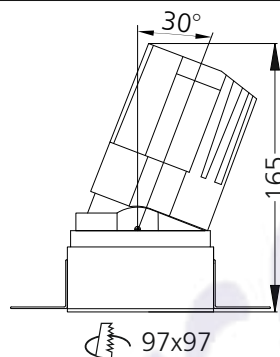

# Quadran - Square L TL - #1121

30W

2739lm

3000K

24°

## Photometric Data

Light source	LED - Array	Light output ratio	73%
Power (W)	30W	Color rendering index (Ra)	>95
Delivered lumens	2739lm	Color rendering index (R9)	>85
Source lumens	3750lm	Binning MacAdam	<2 SDCM
Colour temperature (K)	3000K	LED life	L90 B10 Tj75°C
Luminaire efficacy	91.31lm/W	UGR	<16
Beam angle	24°	Operating temperature	-20°C to +50°C
Cutoff angle	29°	Light distribution	Direct - Symmetric

## Technical Data

Mounting detail	Ceiling - Recessed 1-25mm	Product weight	623gms
Fixing detail	Mounting with Screw	Safety class	III
Orientation	Adjustable	Insulation class	III
IP rating	IP65	LED current (mA)	750mA
Glow wire test	850°	Voltage	AC230V
Trim material	NA	Forward voltage	DC36V
Heatsink material	Diecast alm.	Driver	CC - Remote