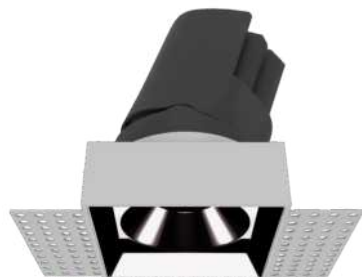

# Quadran - Square L TL - #1121

30W

2739lm

3000K

24°

## Photometric Data

Light source	LED - Array	Light output ratio	73%
Power (W)	30W	Color rendering index (Ra)	>95
Delivered lumens	2739lm	Color rendering index (R9)	>85
Source lumens	3750lm	Binning MacAdam	<2 SDCM
Colour temperature (K)	3000K	LED life	L90 B10 Tj75°C
Luminaire efficacy	91.31lm/W	UGR	<16
Beam angle	24°	Operating temperature	-20°C to +50°C
Cutoff angle	29°	Light distribution	Direct - Symmetric

## Technical Data

Mounting detail	Ceiling - Recessed 1-25mm	Product weight	623gms
Fixing detail	Mounting with Screw	Safety class	III
Orientation	Adjustable	Insulation class	III
IP rating	IP65	LED current (mA)	750mA
Glow wire test	850°	Voltage	AC230V
Trim material	NA	Forward voltage	DC36V
Heatsink material	Diecast alm.	Driver	CC - Remote