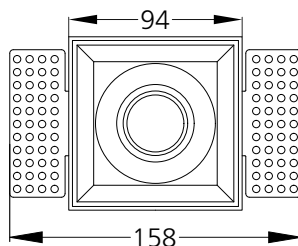

## Photometric Data

Light source	LED - Array	Light output ratio	73%
Power (W)	30W	Color rendering index (Ra)	>95
Delivered lumens	2739lm	Color rendering index (R9)	>85
Source lumens	3750lm	Binning MacAdam	<2 SDCM
Colour temperature (K)	3000K	LED life	L90 B10 Tj75°C
Luminaire efficacy	91.31lm/W	UGR	<16
Beam angle	24°	Operating temperature	-20°C to +50°C
Cutoff angle	29°	Light distribution	Direct - Symmetric

## Technical Data

Mounting detail	Ceiling - Recessed 1-25mm	Product weight	623gms
Fixing detail	Mounting with Screw	Safety class	III
Orientation	Adjustable	Insulation class	III
IP rating	IP65	LED current (mA)	750mA
Glow wire test	850°	Voltage	AC230V
Trim material	NA	Forward voltage	DC36V
Heatsink material	Diecast alm.	Driver	CC - Remote