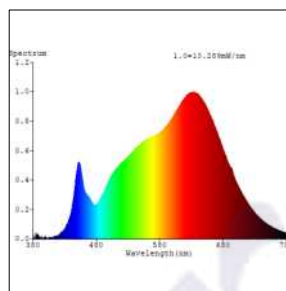

## Photometric Data

Light source	LED - Array	Light output ratio	73%
Power (W)	30W	Color rendering index (Ra)	>95
Delivered lumens	2739lm	Color rendering index (R9)	>85
Source lumens	3750lm	Binning MacAdam	<2 SDCM
Colour temperature (K)	3000K	LED life	L90 B10 Tj75°C
Luminaire efficacy	91.31lm/W	UGR	<16
Beam angle	24°	Operating temperature	-20°C to +50°C
Cutoff angle	29°	Light distribution	Direct - Symmetric

## Photometric Graphs

Hue Bin vs Rf Graph

Color Vector Graph

Spectrum vs Wavelength Graph

CIE Chromaticity Graph