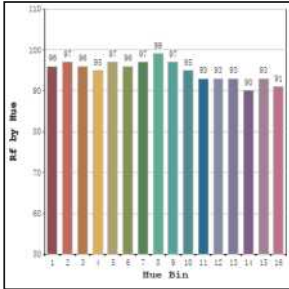

# Quadran - Square L TL - #1121

30W

2898lm

3000K

60°

## Photometric Data

Light source	LED - Array	Light output ratio	77%
Power (W)	30W	Color rendering index (Ra)	>95
Delivered lumens	2898lm	Color rendering index (R9)	>85
Source lumens	3750lm	Binning MacAdam	<2 SDCM
Colour temperature (K)	3000K	LED life	L90 B10 Tj75°C
Luminaire efficacy	96.6lm/W	UGR	<16
Beam angle	60°	Operating temperature	-20°C to +50°C
Cutoff angle	29°	Light distribution	Direct - Symmetric

## Photometric Graphs

Hue Bin vs Rf Graph

Color Vector Graph

Spectrum vs Wavelength Graph

CIE Chromaticity Graph