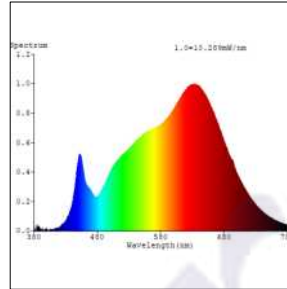

## Photometric Data

Light source	LED - Array	Light output ratio	77%
Power (W)	30W	Color rendering index (Ra)	>95
Delivered lumens	2898lm	Color rendering index (R9)	>85
Source lumens	3750lm	Binning MacAdam	<2 SDCM
Colour temperature (K)	3000K	LED life	L90 B10 Tj75°C
Luminaire efficacy	96.6lm/W	UGR	<16
Beam angle	60°	Operating temperature	-20°C to +50°C
Cutoff angle	29°	Light distribution	Direct - Symmetric

## Photometric Graphs

Hue Bin vs Rf Graph

Color Vector Graph

Spectrum vs Wavelength Graph

CIE Chromaticity Graph