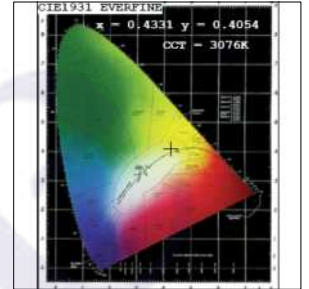

## Photometric Data

Light source	LED - Array	Light output ratio	77%
Power (W)	30W	Color rendering index (Ra)	>95
Delivered lumens	2898lm	Color rendering index (R9)	>85
Source lumens	3750lm	Binning MacAdam	<2 SDCM
Colour temperature (K)	3000K	LED life	L90 B10 Tj75°C
Luminaire efficacy	96.6lm/W	UGR	<16
Beam angle	60°	Operating temperature	-20°C to +50°C
Cutoff angle	29°	Light distribution	Direct - Symmetric

## Photometric Graphs

Hue Bin vs Rf Graph

Color Vector Graph

Spectrum vs Wavelength Graph

CIE Chromaticity Graph