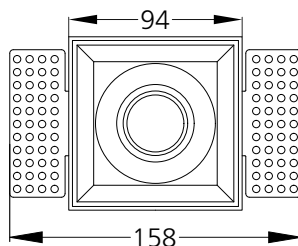

## Photometric Data

Light source	LED - Array	Light output ratio	77%
Power (W)	30W	Color rendering index (Ra)	>95
Delivered lumens	2898lm	Color rendering index (R9)	>85
Source lumens	3750lm	Binning MacAdam	<2 SDCM
Colour temperature (K)	3000K	LED life	L90 B10 Tj75°C
Luminaire efficacy	96.6lm/W	UGR	<16
Beam angle	60°	Operating temperature	-20°C to +50°C
Cutoff angle	29°	Light distribution	Direct - Symmetric

## Technical Data

Mounting detail	Ceiling - Recessed 1-25mm	Product weight	623gms
Fixing detail	Mounting with Screw	Safety class	III
Orientation	Adjustable	Insulation class	III
IP rating	IP65	LED current (mA)	750mA
Glow wire test	850°	Voltage	AC230V
Trim material	NA	Forward voltage	DC36V
Heatsink material	Diecast alm.	Driver	CC - Remote