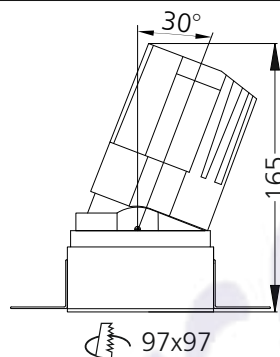

# Quadran - Square L TL - #1121

30W

2898lm

3000K

60°

## Photometric Data

Light source	LED - Array	Light output ratio	77%
Power (W)	30W	Color rendering index (Ra)	>95
Delivered lumens	2898lm	Color rendering index (R9)	>85
Source lumens	3750lm	Binning MacAdam	<2 SDCM
Colour temperature (K)	3000K	LED life	L90 B10 Tj75°C
Luminaire efficacy	96.6lm/W	UGR	<16
Beam angle	60°	Operating temperature	-20°C to +50°C
Cutoff angle	29°	Light distribution	Direct - Symmetric

## Technical Data

Mounting detail	Ceiling - Recessed 1-25mm	Product weight	623gms
Fixing detail	Mounting with Screw	Safety class	III
Orientation	Adjustable	Insulation class	III
IP rating	IP65	LED current (mA)	750mA
Glow wire test	850°	Voltage	AC230V
Trim material	NA	Forward voltage	DC36V
Heatsink material	Diecast alm.	Driver	CC - Remote