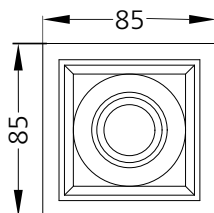

# Quadran - Square M T - #1118

20W

1882lm

2700K

60°

75x75

## Photometric Data

Light source	LED - Array	Light output ratio	77%
Power (W)	20W	Color rendering index (Ra)	>95
Delivered lumens	1882lm	Color rendering index (R9)	>85
Source lumens	2440lm	Binning MacAdam	<2 SDCM
Colour temperature (K)	2700K	LED life	L90 B10 Tj75°C
Luminaire efficacy	94.1lm/W	UGR	<16
Beam angle	60°	Operating temperature	-20°C to +50°C
Cutoff angle	30°	Light distribution	Direct - Symmetric

## Technical Data

Mounting detail	Ceiling - Recessed 1-25mm	Product weight	387gms
Fixing detail	Dual tension spring	Safety class	III
Orientation	Adjustable	Insulation class	III
IP rating	IP65	LED current (mA)	500mA
Glow wire test	850°	Voltage	AC230V
Trim material	Diecast alm.	Forward voltage	DC36V
Heatsink material	Diecast alm.	Driver	CC - Remote