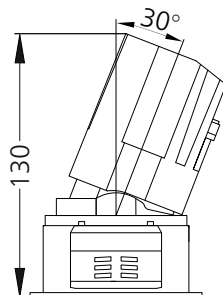

Quadran - Square M T - #1118

20W

1882lm

2700K

60°

75x75

Photometric Data

Light source	LED - Array	Light output ratio	77%
Power (W)	20W	Color rendering index (Ra)	>95
Delivered lumens	1882lm	Color rendering index (R9)	>85
Source lumens	2440lm	Binning MacAdam	<2 SDCM
Colour temperature (K)	2700K	LED life	L90 B10 Tj75°C
Luminaire efficacy	94.1lm/W	UGR	<16
Beam angle	60°	Operating temperature	-20°C to +50°C
Cutoff angle	30°	Light distribution	Direct - Symmetric