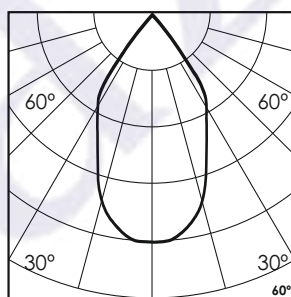

## Photometric Data

Light source	LED - Array	Light output ratio	77%
Power (W)	20W	Color rendering index (Ra)	>95
Delivered lumens	1882lm	Color rendering index (R9)	>85
Source lumens	2440lm	Binning MacAdam	<2 SDCM
Colour temperature (K)	2700K	LED life	L90 B10 Tj75°C
Luminaire efficacy	94.1lm/W	UGR	<16
Beam angle	60°	Operating temperature	-20°C to +50°C
Cutoff angle	30°	Light distribution	Direct - Symmetric