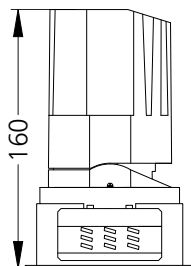

## Photometric Data

|                        |             |                            |                    |
|------------------------|-------------|----------------------------|--------------------|
| Light source           | LED - Array | Light output ratio         | 73%                |
| Power (W)              | 25W         | Color rendering index (Ra) | >95                |
| Delivered lumens       | 2282lm      | Color rendering index (R9) | >85                |
| Source lumens          | 3125lm      | Binning MacAdam            | <2 SDCM            |
| Colour temperature (K) | 3000K       | LED life                   | L90 B10 Tj75°C     |
| Luminaire efficacy     | 91.31lm/W   | UGR                        | <16                |
| Beam angle             | 24°         | Operating temperature      | -20°C to +50°C     |
| Cutoff angle           | 29°         | Light distribution         | Direct - Symmetric |

## Technical Data

|                   |                           |                  |             |
|-------------------|---------------------------|------------------|-------------|
| Mounting detail   | Ceiling - Recessed 1-25mm | Product weight   | 603gms      |
| Fixing detail     | Dual tension spring       | Safety class     | III         |
| Orientation       | Fixed                     | Insulation class | III         |
| IP rating         | IP65                      | LED current (mA) | 600mA       |
| Glow wire test    | 850°                      | Voltage          | AC230V      |
| Trim material     | Diecast alm.              | Forward voltage  | DC36V       |
| Heatsink material | Diecast alm.              | Driver           | CC - Remote |