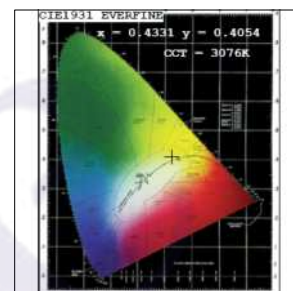

## Photometric Data

|                        |             |                            |                    |
|------------------------|-------------|----------------------------|--------------------|
| Light source           | LED - Array | Light output ratio         | 73%                |
| Power (W)              | 25W         | Color rendering index (Ra) | >95                |
| Delivered lumens       | 2282lm      | Color rendering index (R9) | >85                |
| Source lumens          | 3125lm      | Binning MacAdam            | <2 SDCM            |
| Colour temperature (K) | 3000K       | LED life                   | L90 B10 Tj75°C     |
| Luminaire efficacy     | 91.31lm/W   | UGR                        | <16                |
| Beam angle             | 24°         | Operating temperature      | -20°C to +50°C     |
| Cutoff angle           | 29°         | Light distribution         | Direct - Symmetric |

## Photometric Graphs

Hue Bin vs Rf Graph

Color Vector Graph

Spectrum vs Wavelength Graph

CIE Chromaticity Graph