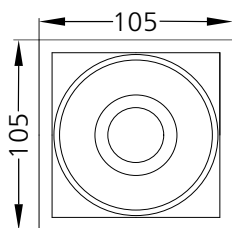

## Photometric Data

|                        |             |                            |                    |
|------------------------|-------------|----------------------------|--------------------|
| Light source           | LED - Array | Light output ratio         | 73%                |
| Power (W)              | 25W         | Color rendering index (Ra) | >95                |
| Delivered lumens       | 2282lm      | Color rendering index (R9) | >85                |
| Source lumens          | 3125lm      | Binning MacAdam            | <2 SDCM            |
| Colour temperature (K) | 3000K       | LED life                   | L90 B10 Tj75°C     |
| Luminaire efficacy     | 91.31lm/W   | UGR                        | <16                |
| Beam angle             | 24°         | Operating temperature      | -20°C to +50°C     |
| Cutoff angle           | 29°         | Light distribution         | Direct - Symmetric |

## Technical Data

|                   |                           |                  |             |
|-------------------|---------------------------|------------------|-------------|
| Mounting detail   | Ceiling - Recessed 1-25mm | Product weight   | 603gms      |
| Fixing detail     | Dual tension spring       | Safety class     | III         |
| Orientation       | Fixed                     | Insulation class | III         |
| IP rating         | IP65                      | LED current (mA) | 600mA       |
| Glow wire test    | 850°                      | Voltage          | AC230V      |
| Trim material     | Diecast alm.              | Forward voltage  | DC36V       |
| Heatsink material | Diecast alm.              | Driver           | CC - Remote |