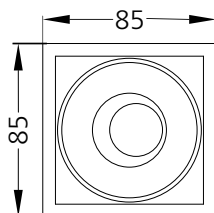

Tenace - Square MA T - #1076

12W

1070lm

3000K

15°

75x75

Photometric Data

Light source	LED - Array	Light output ratio	71%
Power (W)	12W	Color rendering index (Ra)	>95
Delivered lumens	1070lm	Color rendering index (R9)	>85
Source lumens	1500lm	Binning MacAdam	<2 SDCM
Colour temperature (K)	3000K	LED life	L90 B10 Tj75°C
Luminaire efficacy	89.16lm/W	UGR	<16
Beam angle	15°	Operating temperature	-20°C to +50°C
Cutoff angle	30°	Light distribution	Direct - Symmetric