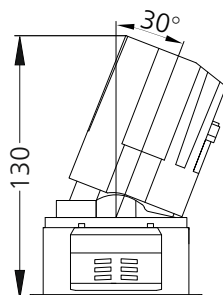

Tenace - Square MA T - #1076

12W

1070lm

3000K

15°

75x75

Photometric Data

Light source	LED - Array	Light output ratio	71%
Power (W)	12W	Color rendering index (Ra)	>95
Delivered lumens	1070lm	Color rendering index (R9)	>85
Source lumens	1500lm	Binning MacAdam	<2 SDCM
Colour temperature (K)	3000K	LED life	L90 B10 Tj75°C
Luminaire efficacy	89.16lm/W	UGR	<16
Beam angle	15°	Operating temperature	-20°C to +50°C
Cutoff angle	30°	Light distribution	Direct - Symmetric