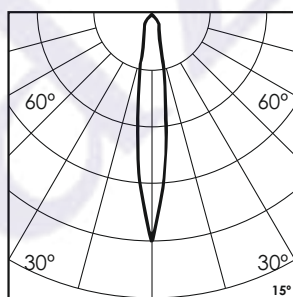

## Photometric Data

Light source	LED - Array	Light output ratio	71%
Power (W)	12W	Color rendering index (Ra)	>95
Delivered lumens	1070lm	Color rendering index (R9)	>85
Source lumens	1500lm	Binning MacAdam	<2 SDCM
Colour temperature (K)	3000K	LED life	L90 B10 Tj75°C
Luminaire efficacy	89.16lm/W	UGR	<16
Beam angle	15°	Operating temperature	-20°C to +50°C
Cutoff angle	30°	Light distribution	Direct - Symmetric