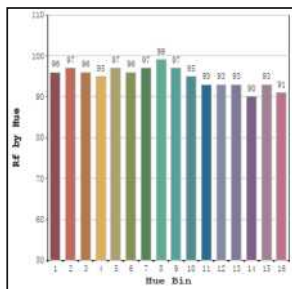

## Photometric Data

Light source	LED - Array	Light output ratio	71%
Power (W)	12W	Color rendering index (Ra)	>95
Delivered lumens	1070lm	Color rendering index (R9)	>85
Source lumens	1500lm	Binning MacAdam	<2 SDCM
Colour temperature (K)	3000K	LED life	L90 B10 Tj75°C
Luminaire efficacy	89.16lm/W	UGR	<16
Beam angle	15°	Operating temperature	-20°C to +50°C
Cutoff angle	30°	Light distribution	Direct - Symmetric

## Photometric Graphs

Hue Bin vs Rf Graph

Color Vector Graph

Spectrum vs Wavelength Graph

CIE Chromaticity Graph