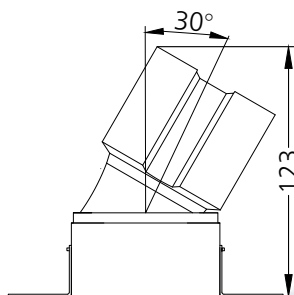

Swivel - Square M TL - #1201

20W

1724lm

2700K

38°

76x76

Photometric Data

Light source	LED - Array	Light output ratio	70%
Power (W)	20W	Color rendering index (Ra)	>95
Delivered lumens	1724lm	Color rendering index (R9)	>85
Source lumens	2440lm	Binning MacAdam	<2 SDCM
Colour temperature (K)	2700K	LED life	L90 B10 Tj75°C
Luminaire efficacy	86.2lm/W	UGR	<19
Beam angle	38°	Operating temperature	-20°C to +50°C
Cutoff angle	19°	Light distribution	Direct - Symmetric