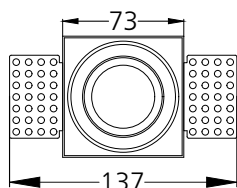

Swivel - Square M TL - #1201

20W

1724lm

2700K

38°

76x76

Photometric Data

Light source	LED - Array	Light output ratio	70%
Power (W)	20W	Color rendering index (Ra)	>95
Delivered lumens	1724lm	Color rendering index (R9)	>85
Source lumens	2440lm	Binning MacAdam	<2 SDCM
Colour temperature (K)	2700K	LED life	L90 B10 Tj75°C
Luminaire efficacy	86.2lm/W	UGR	<19
Beam angle	38°	Operating temperature	-20°C to +50°C
Cutoff angle	19°	Light distribution	Direct - Symmetric