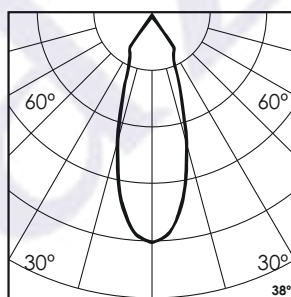

# Swivel - Square M TL - #1201

20W

1724lm

2700K

38°

76x76

## Photometric Data

|                        |             |                            |                    |
|------------------------|-------------|----------------------------|--------------------|
| Light source           | LED - Array | Light output ratio         | 70%                |
| Power (W)              | 20W         | Color rendering index (Ra) | >95                |
| Delivered lumens       | 1724lm      | Color rendering index (R9) | >85                |
| Source lumens          | 2440lm      | Binning MacAdam            | <2 SDCM            |
| Colour temperature (K) | 2700K       | LED life                   | L90 B10 Tj75°C     |
| Luminaire efficacy     | 86.2lm/W    | UGR                        | <19                |
| Beam angle             | 38°         | Operating temperature      | -20°C to +50°C     |
| Cutoff angle           | 19°         | Light distribution         | Direct - Symmetric |

## Technical Data

|                   |                           |                  |             |
|-------------------|---------------------------|------------------|-------------|
| Mounting detail   | Ceiling - Recessed 1-25mm | Product weight   | 362gms      |
| Fixing detail     | Mounting with Screw       | Safety class     | III         |
| Orientation       | Adjustable                | Insulation class | III         |
| IP rating         | IP20                      | LED current (mA) | 500mA       |
| Glow wire test    | 850°                      | Voltage          | AC230V      |
| Trim material     | NA                        | Forward voltage  | DC36V       |
| Heatsink material | Diecast alm.              | Driver           | CC - Remote |